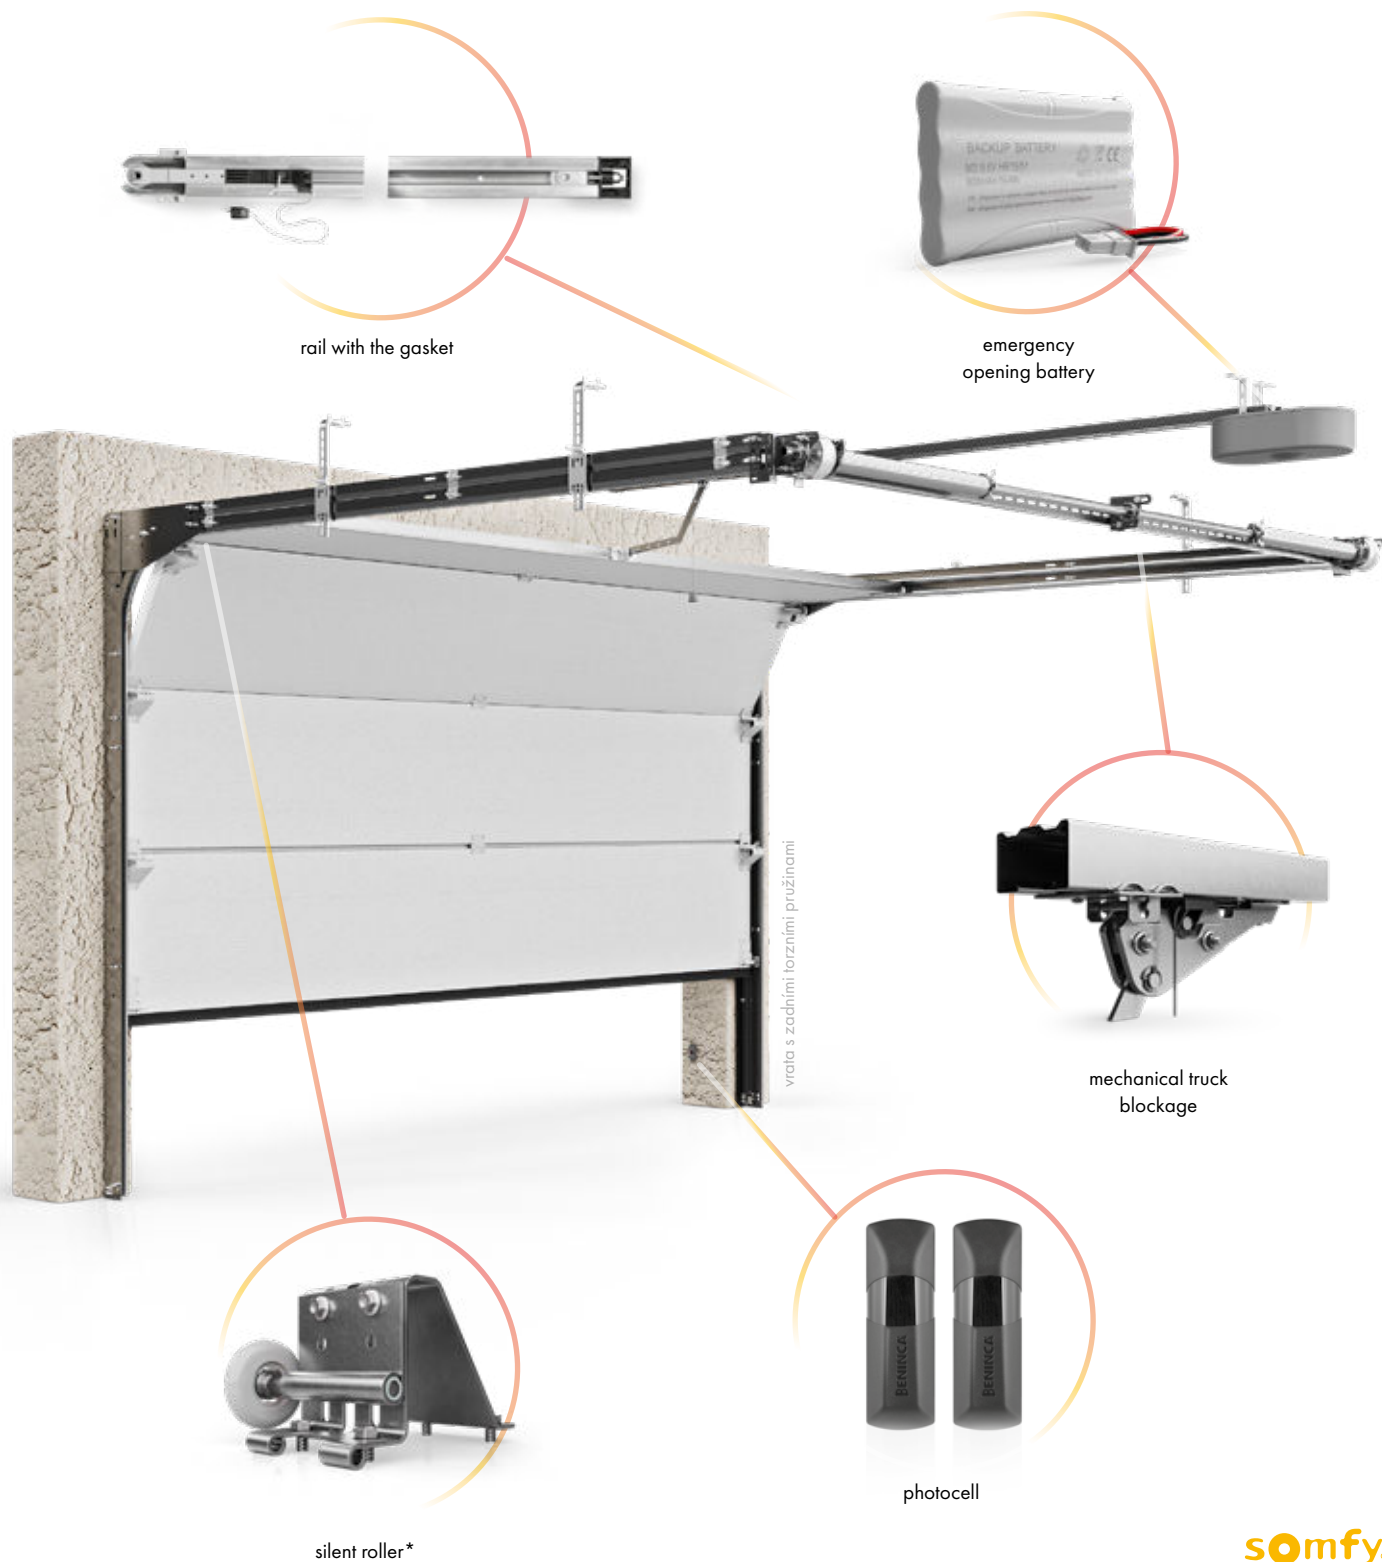

somfy

Infiti Premium package is available with the Somfy drive.

*silent rollers – to the side hinges.

Cheaper in a package!

SAVE 15%