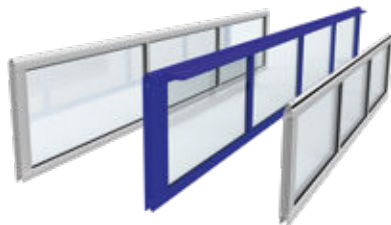

aluminum section