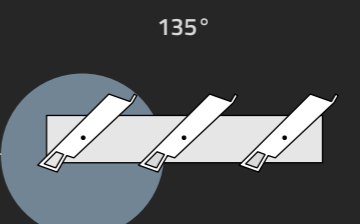

Aesthetics

Thanks to it's amazing aesthetic values, WIN CLIMATIC will be a great addition for every outdoor space. Hidden screw connections, very rich colours offer and impressive product finish are fully capable of meeting even the most demanding expectations.