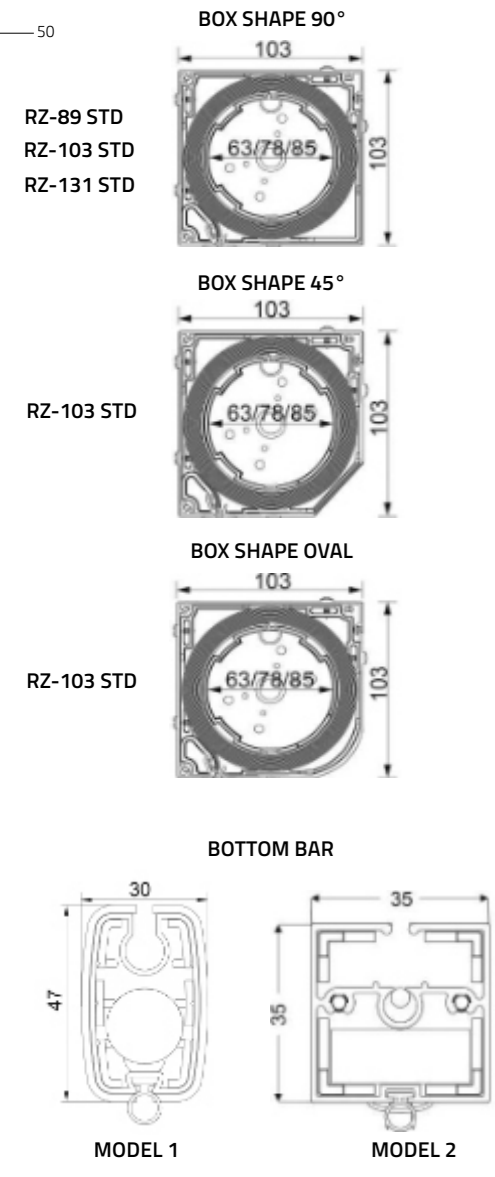

RZ-89 STD / RZ-103 STD / RZ-131 STD

	RZ-89-STD	RZ-103-STD	RZ-131-STD
MIN. WIDTH	500 mm	500 mm	500 mm
MAX. WIDTH	3000 mm	5000 mm	5000 mm
MIN. HEIGHT	500 mm	500 mm	500 mm
MAX. HEIGHT	2800 mm	4000 mm	6000 mm

RZ-89-STD / RZ-103-STD / RZ-131-STD is a version of an external / facade roller blind with STANDARD guide rails made from extruded aluminum. The fabric is tensioned by gravity thanks to a heavy weight bar, which is guided through single side guides, whereas systemically the narrower material ensures proper air circulation between the roller blinds and the window.

CONFIGURATION OPTIONS

Location: Norway
Box: 103 mm
System: STANDARD
Fabrics: Serge BO Lunar O10010 fabrics
Construction colour: RAL 9005 Black Matte