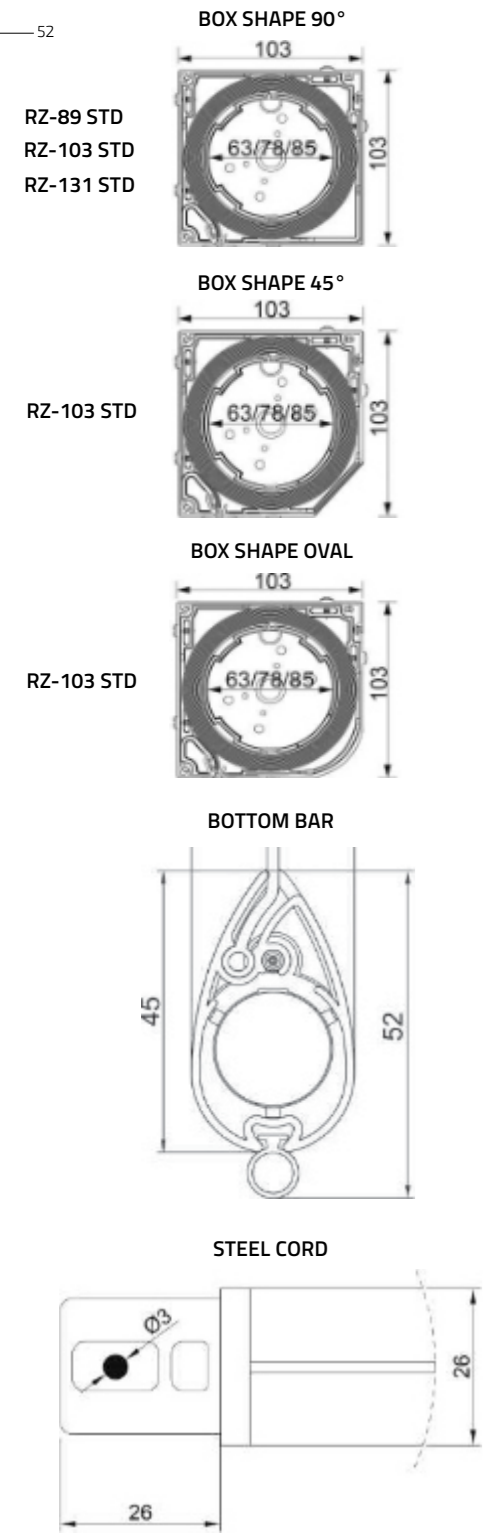

RZ-89 L / RZ-103 L / RZ-131 L

	RZ-89-L	RZ-103-L	RZ-131-L
MIN. WIDTH	500 mm	500 mm	500 mm
MAX. WIDTH	3000 mm	5000 mm	5000 mm
MIN. HEIGHT	500 mm	500 mm	500 mm
MAX. HEIGHT	2800 mm	4000 mm	6000 mm

RZ-89-L / RZ-103-L / RZ-131-L instead of guide rails stainless steel wire $\varnothing$ 3mm is applied. The box profile and guide rails in both designs are made of extruded aluminum, which allows us to manufacture products up to 3000 mm width and 2800 mm

CONFIGURATION OPTIONS

RZ-89 STD
RZ-103 STD
RZ-131 STD

90°

RZ-103 STD

45°

RZ-103 STD

OVAL

BOTTOM BAR

STEEL CORD

Location: Sweden
Box: 131 mm
System: STEEL CORD
Fabrics: Copaco, Serge 600 002007
Casing colour: RAL 7016 Anthracite