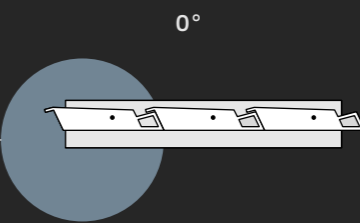

Aesthetics

Thanks to it's amazing aesthetic values, WIN CLIMATIC will be a great addition for every outdoor space. Hidden screw connections, very rich colours offer and impressive product finish are fully capable of meeting even the most demanding expectations.