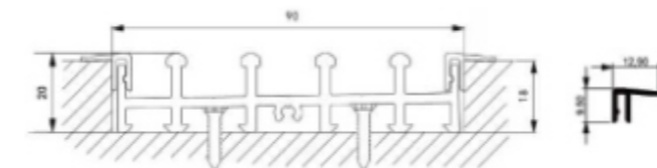

Bottom rail valance - surface fitting

TYPE - C

Bottom rail surface fitting - valance Type - C.  
Example: bottom rail 4 - tracks

Bottom rail valance - recessed fitting

Head rail fitting

Head rail surface fitting.  
Example: head rail 4 - tracks.