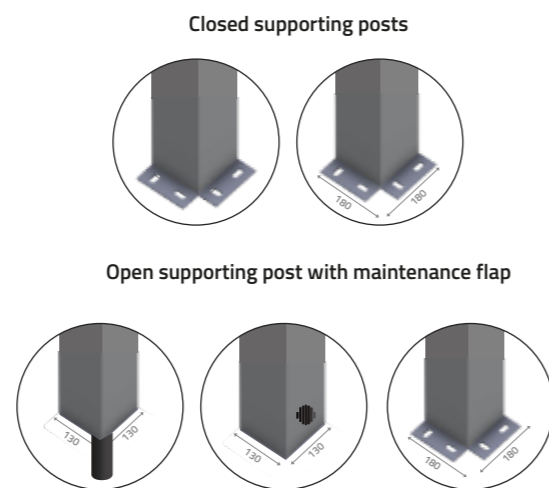

SUPPORTING POSTS

WALL FIXING HANGERS

INNOVATIVE SOLUTIONS USED IN WIN CLIMATIC PERGOLAS