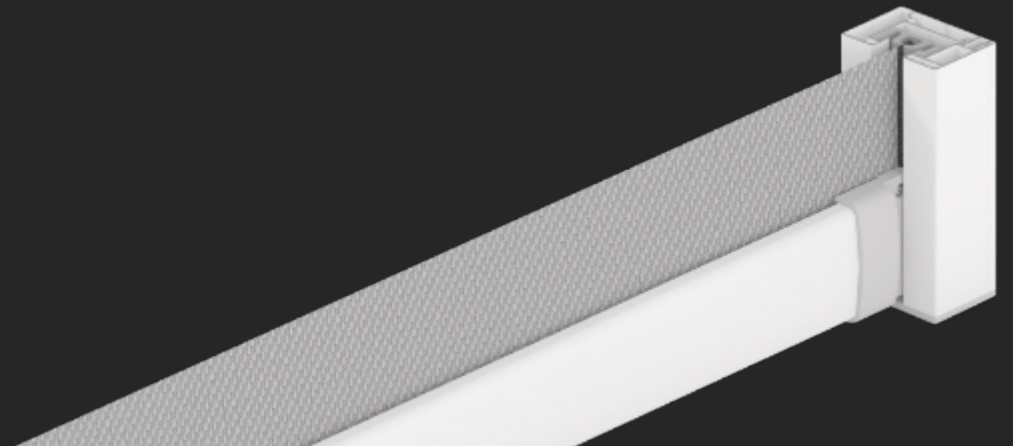

CONFIGURATION OPTIONS

ZIP GUIDE RAIL