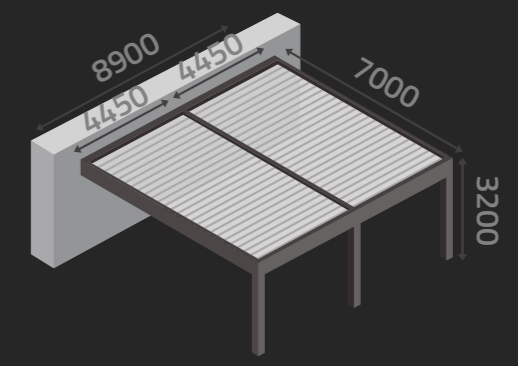

TECHNICAL DATA

MAXIMUM PERGOLA SIZE

MAXIMUM HEIGHT

OPEN SUPPORTING POST WITH MAINTANCE FLAP

CLOSED SUPPORTING POST

SINGLE BASE / MODULAR BASE

2 ROW MODULAR PERGOLA
(2 MODULES)

CONFIGURATION EXAMPLES

TYPE - 2 C2