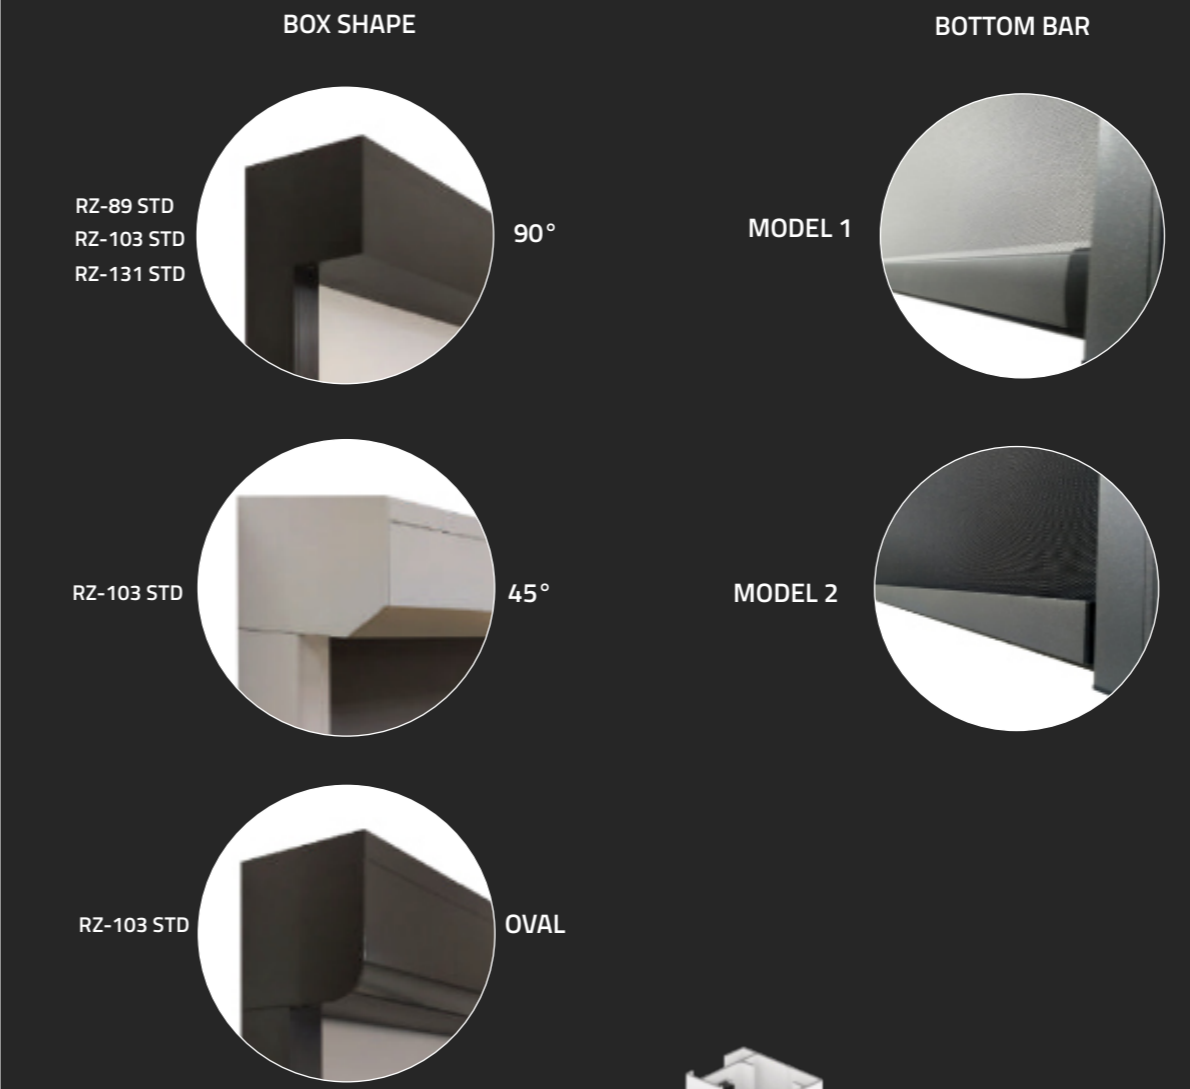

CONFIGURATION OPTIONS

Location: Norway
Box: 103 mm
System: STANDARD
Fabrics: Serge BO Lunar O10010 fabrics
Construction colour: RAL 9005 Black Matte