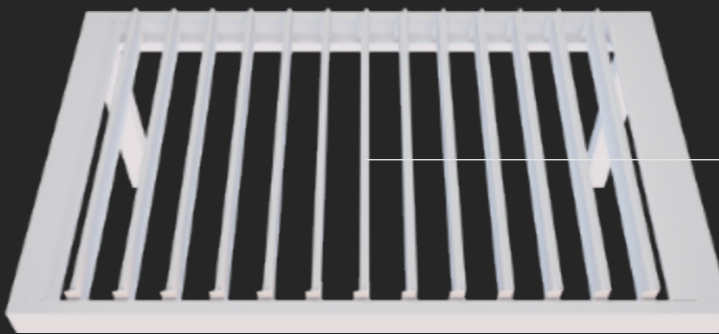

Full control

The roof consists of aluminium louvres controlled in the range from 0° to 135°, allowing full control over sunlight and protection against precipitation. Thanks to the use of most modern technologies, the entire pergola and accessories can be controlled with a smartphone or tablet from anywhere in the world.

Durability

WIN CLIMATIC is made of the highest quality extruded aluminium and stainless steel, making it an all-year-round product with extraordinary resistance to external conditions. Unrivaled snow resistance - up to 5000kg for the maximum size of the pergola.

Functionality and innovativeness

WIN CLIMATIC offers an amazing possibility to integrate the most technically advanced accessories and fully automate the pergola. Most modern and integrated LED lighting, weather sensors, heaters and audio system controlled via Bluetooth are just some of many available solutions.

Security and privacy

Possibility to cover all pergola's sides with modern WIN SCREEN blinds or WIN GLASS sliding glass panels, providing extra protection against all weather conditions, insects and significantly increasing privacy.

Aesthetics

Thanks to it's amazing aesthetic values, WIN CLIMATIC will be a great addition for every outdoor space. Hidden screw connections, very rich colours offer and impressive product finish are fully capable of meeting even the most demanding expectations.

Thanks to the built-in electric motor, it's possible to automatically control the roof louvres in the range from 0° to 135°.

Internal louvres polystyrene filling - minimises rain noise and provides additional insulation in hot and cold days.

Thanks to the use of the smart control panel, it's possible to control the pergola and all additional accessories with a smartphone or tablet.