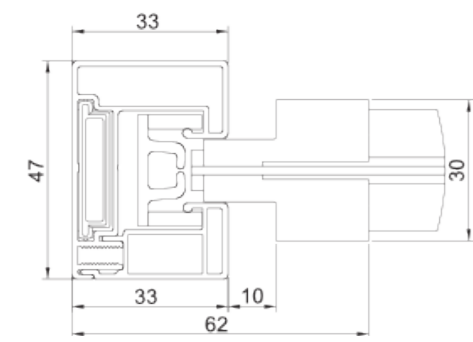

ZIP GUIDE RAIL