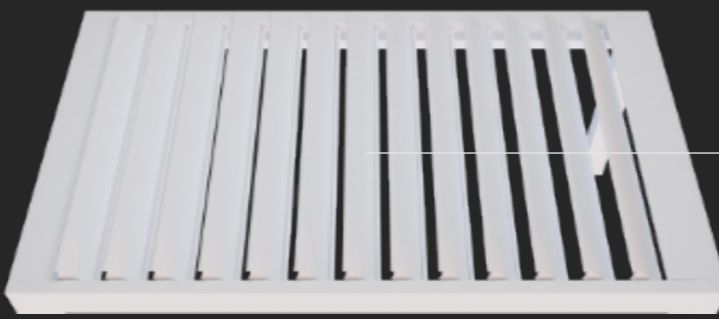

Full control

The roof consists of aluminium louvres controlled in the range from 0° to 135°, allowing full control over sunlight and protection against precipitation. Thanks to the use of most modern technologies, the entire pergola and accessories can be controlled with a smartphone or tablet from anywhere in the world.

Durability

WIN CLIMATIC is made of the highest quality extruded aluminium and stainless steel, making it an all-year-round product with extraordinary resistance to external conditions. Unrivaled snow resistance - up to 5000kg for the maximum size of the pergola.

Functionality and innovativeness

WIN CLIMATIC offers an amazing possibility to integrate the most technically advanced accessories and fully automate the pergola. Most modern and integrated LED lighting, weather sensors, heaters and audio system controlled via Bluetooth are just some of many available solutions.

Security and privacy

Possibility to cover all pergola's sides with modern WIN SCREEN blinds or WIN GLASS sliding glass panels, providing extra protection against all weather conditions, insects and significantly increasing privacy.

Aesthetics

Thanks to it's amazing aesthetic values, WIN CLIMATIC will be a great addition for every outdoor space. Hidden screw connections, very rich colours offer and impressive product finish are fully capable of meeting even the most demanding expectations.

Thanks to the built-in electric motor, it's possible to automatically control the roof louvres in the range from 0° to 135°.

Internal louvres polystyrene filling - minimises rain noise and provides additional insulation in hot and cold days.

Thanks to the use of the smart control panel, it's possible to control the pergola and all additional accessories with a smartphone or tablet.