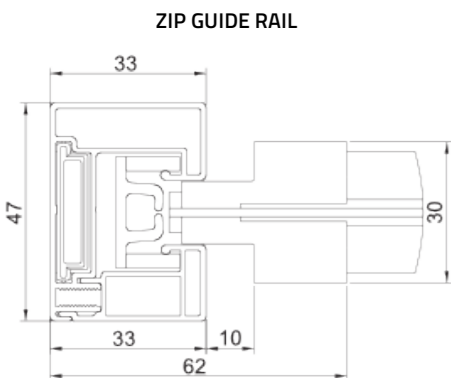

RZ-103 ZIP

SIZE

MIN. WIDTH	500 mm
MAX. WIDTH	5000 mm
MIN. HEIGHT	500 mm
MAX. HEIGHT	3000 mm

RZ-103-ZIP is a universal model of an external/ facade roller blind in a self-supporting box with ZIP guide rails. The fabric is inserted and stretched in special two-piece guides, using zipper. ZIP system guarantees perfect fabric tension, thanks to which our roller is very stable, wind and insect proof. External roller blinds are designed for direct fitting in the window recess – window joinery, outside the window recess – to the wall. In this regard, they are similar to external aluminum roller blinds or facade blinds. The 103 mm box has three shapes: 45°, 90° and oval. Maintenance flap is located at the front of the roller blinds box which enables easier servicing. The box profile and guide rails are made of extruded aluminum, which allows us to manufacture products up to 5000 mm width and 3000 mm height.

CONFIGURATION OPTIONS

BOX SHAPE

BOTTOM BAR

ZIP GUIDE RAIL

Project location: Finland
Box: 103 mm
System: SCREEN ZIP
Fabrics: Copaco, Serge 600 030030
Casing colour: RAL 9005 Black Matte