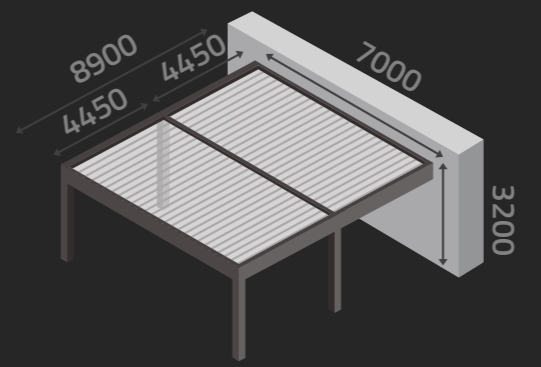

TECHNICAL DATA

MAXIMUM PERGOLA SIZE

MAXIMUM HEIGHT

OPEN SUPPORTING POST WITH MAINTANCE FLAP

CLOSED SUPPORTING POST

SINGLE BASE / MODULAR BASE

2 ROW MODULAR PERGOLA
(2 MODULES)

CONFIGURATION EXAMPLES

TYPE - 2 B2