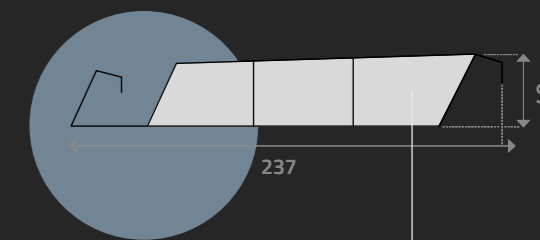

Full control

The roof consists of aluminium louvres controlled in the range from 0° to 135°, allowing full control over sunlight and protection against precipitation. Thanks to the use of most modern technologies, the entire pergola and accessories can be controlled with a smartphone or tablet from anywhere in the world.

Durability

WIN CLIMATIC is made of the highest quality extruded aluminium and stainless steel, making it an all-year-round product with extraordinary resistance to external conditions. Unrivaled snow resistance - up to 5000kg for the maximum size of the pergola.

Functionality and innovativeness

WIN CLIMATIC offers an amazing possibility to integrate the most technically advanced accessories and fully automate the pergola. Most modern and integrated LED lighting, weather sensors, heaters and audio system controlled via Bluetooth are just some of many available solutions.

Security and privacy

Possibility to cover all pergola's sides with modern WIN SCREEN blinds or WIN GLASS sliding glass panels, providing extra protection against all weather conditions, insects and significantly increasing privacy.

Aesthetics

Thanks to it's amazing aesthetic values, WIN CLIMATIC will be a great addition for every outdoor space. Hidden screw connections, very rich colours offer and impressive product finish are fully capable of meeting even the most demanding expectations.

Thanks to the built-in electric motor, it's possible to automatically control the roof louvres in the range from 0° to 135°.

Internal louvres polystyrene filling - minimises rain noise and provides additional insulation in hot and cold days.

Thanks to the use of the smart control panel, it's possible to control the pergola and all additional accessories with a smartphone or tablet.