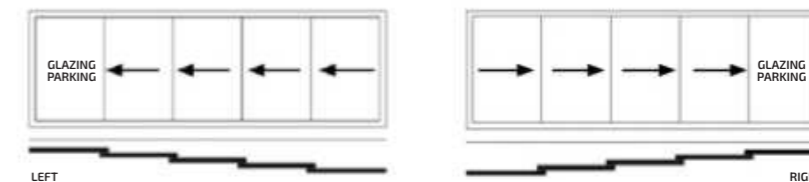

5 TRACKS RAIL - ONE-SIDED SLIDING - 5 TOUGHENED GLASS PANELS