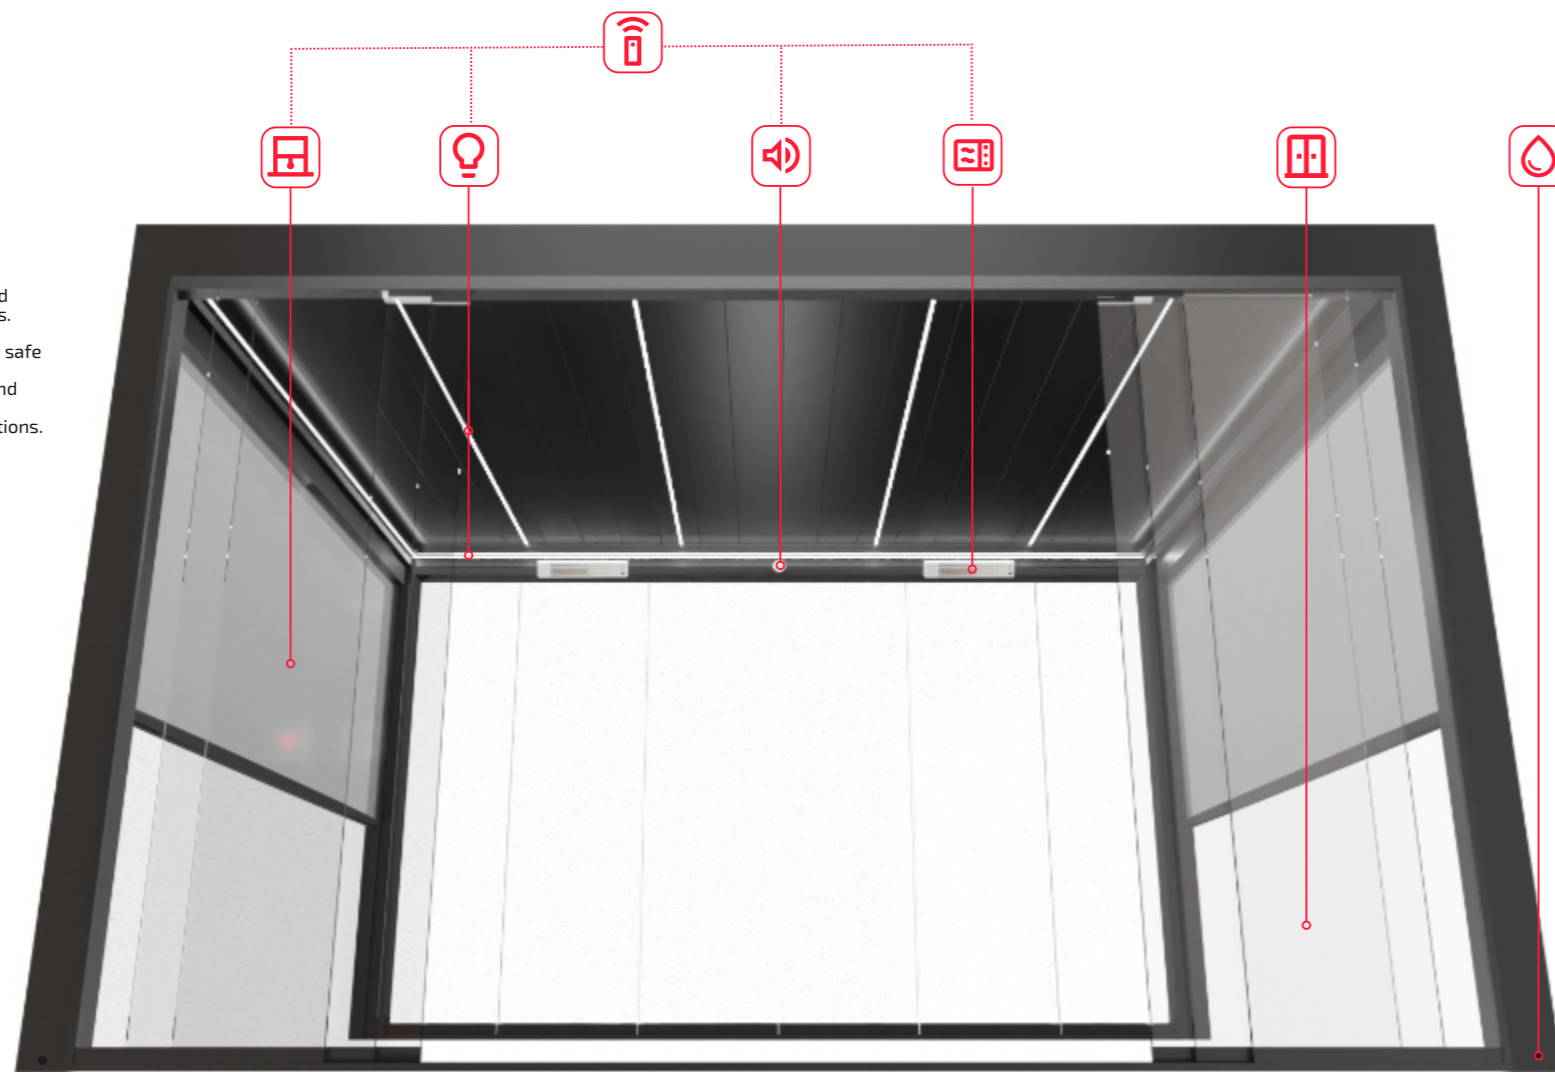

### LED LIGHTING

Impressive LED lighting configuration and integration options within pergola's structure: in the gutters or roof louvres. Available LED strips: WHITE, RGB or RGBW.

### SMART CONTROL

Thanks to the use of a smart control panel, there is a possibility to control the pergola and all its accessories with a smartphone or tablet, from any location in the world.

### WATER DRAINAGE

Every WIN CLIMATIC pergola is equipped with an innovative water drainage system integrated and hidden within the structure.

### AUTOMATIC ROOF CONTROL

Adjustment of aluminium roof louvres, that can be turned in the range of 0° to 135° by remote control, smartphone or tablet. Full control over incoming sunlight and precipitation.