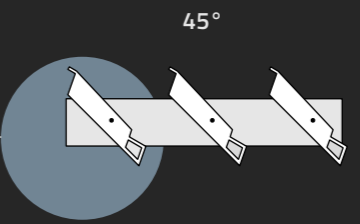

Aesthetics

Thanks to it's amazing aesthetic values, WIN CLIMATIC will be a great addition for every outdoor space. Hidden screw connections, very rich colours offer and impressive product finish are fully capable of meeting even the most demanding expectations.