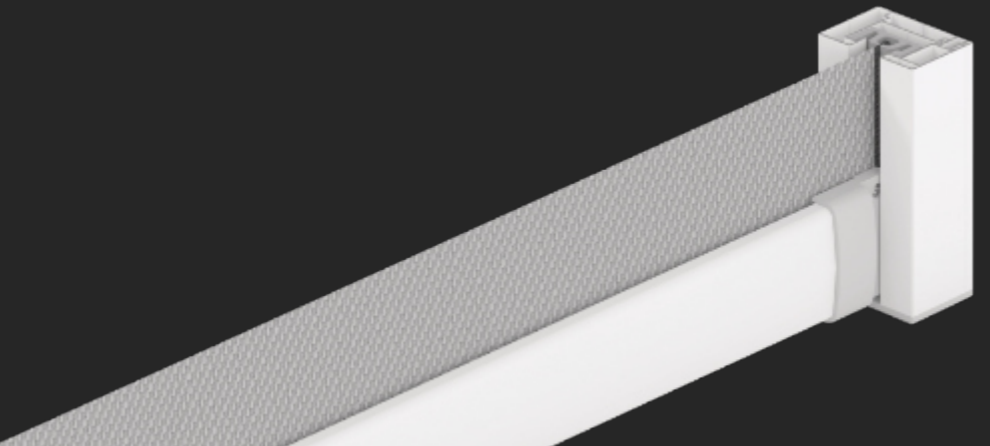

CONFIGURATION OPTIONS

ZIP GUIDE RAIL