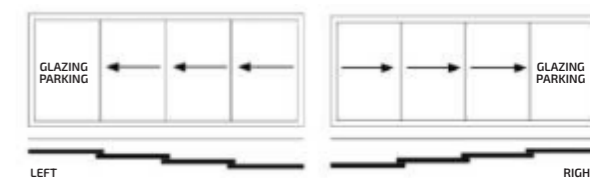

4 TRACKS RAIL - ONE-SIDED SLIDING - 4 TOUGHENED GLASS PANELS