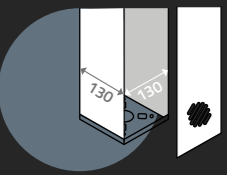

TECHNICAL DATA

MAXIMUM PERGOLA SIZE

MAXIMUM HEIGHT

OPEN SUPPORTING POST WITH MAINTANCE FLAP

CLOSED SUPPORTING POST

SINGLE BASE / MODULAR BASE

2 ROW MODULAR PERGOLA  
(2 MODULES)

CONFIGURATION EXAMPLES