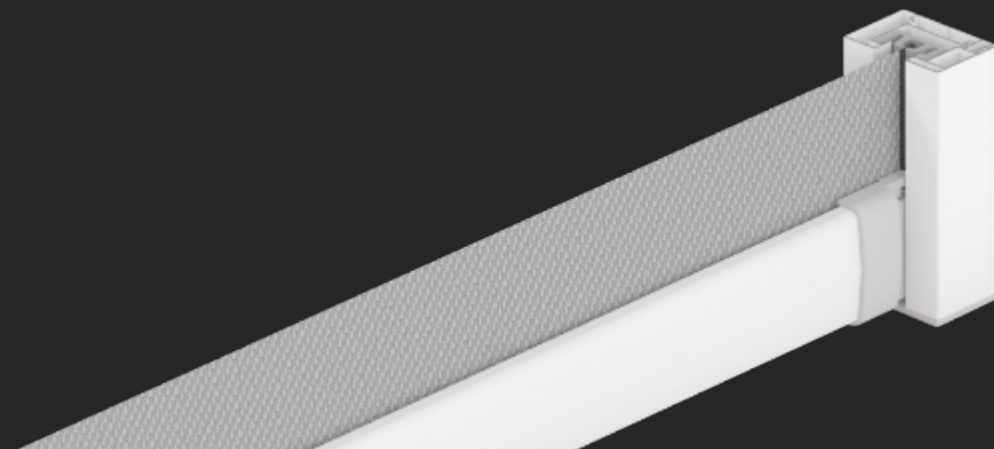

ZIP GUIDE RAIL

Project location: Norway
Box: 89 mm
System: SCREEN ZIP
Fabrics: Copaco, Serge 600 001005
Copaco, Serge 600 001006
Casing colour: RAL 7016 Anthracite