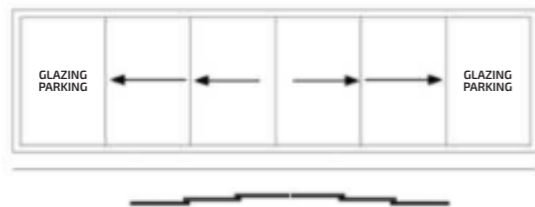

TOUGHENED GLASS SLIDING PANELS SYSTEM - TWO-SIDED SLIDING

3 TRACKS RAIL - TWO-SIDED SLIDING
- 6 TOUGHENED GLASS PANELS