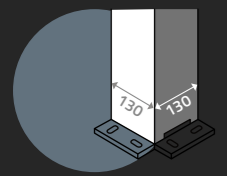

TECHNICAL DATA

MAXIMUM PERGOLA SIZE

MAXIMUM HEIGHT

OPEN SUPPORTING POST WITH MAINTANCE FLAP

CLOSED SUPPORTING POST

SINGLE BASE / MODULAR BASE

2 ROW MODULAR PERGOLA  
(2 MODULES)

CONFIGURATION EXAMPLES