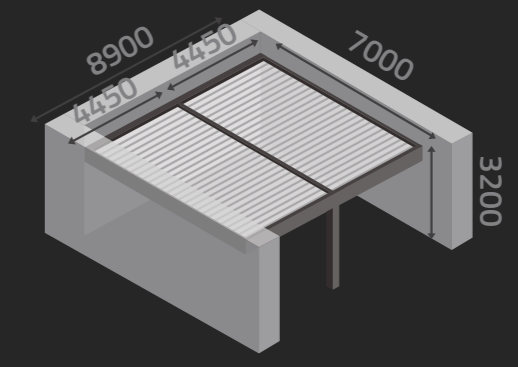

TECHNICAL DATA

MAXIMUM PERGOLA SIZE

MAXIMUM HEIGHT

OPEN SUPPORTING POST WITH MAINTANCE FLAP

CLOSED SUPPORTING POST

SINGLE BASE / MODULAR BASE

2 ROW MODULAR PERGOLA
(2 MODULES)

CONFIGURATION EXAMPLES

TYPE - 2 G2