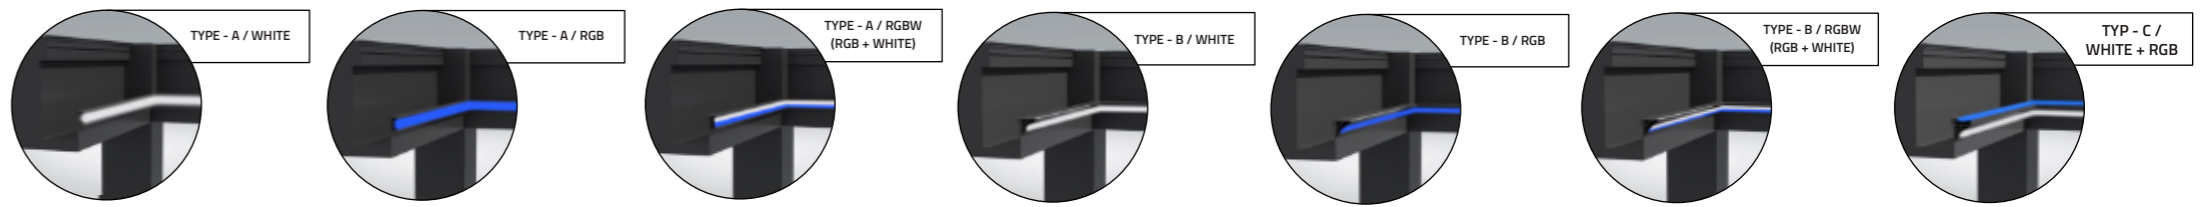

LED LIGHTING / STRIPS INTEGRATED IN THE GUTTER