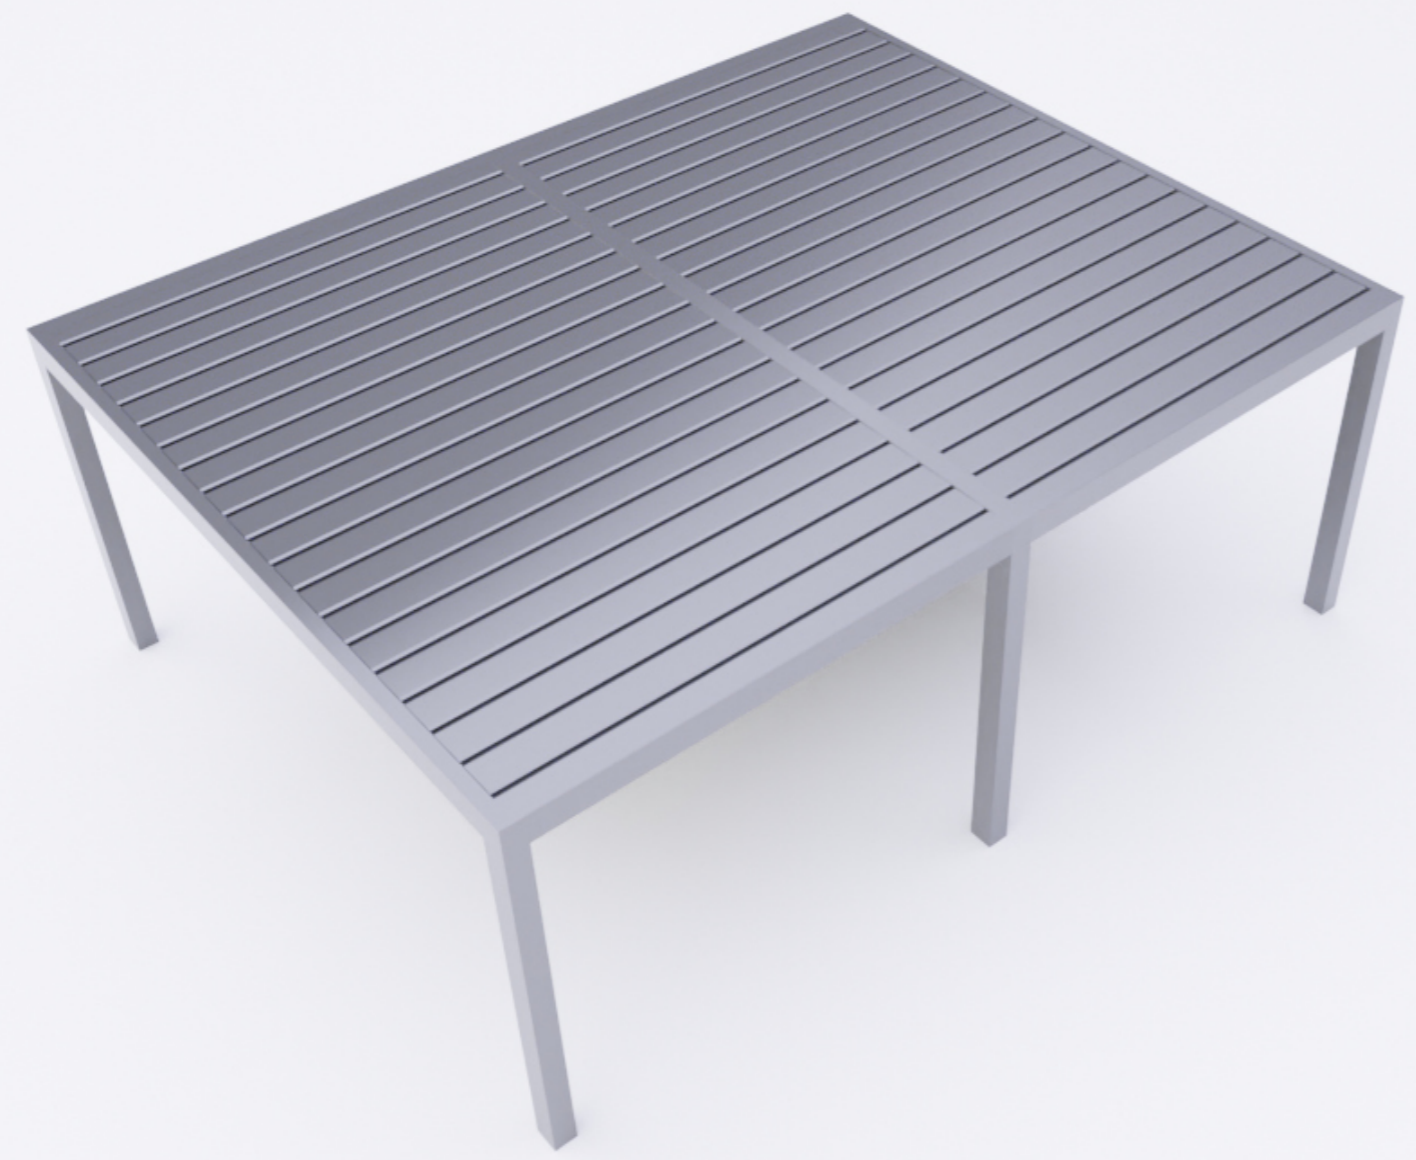

TECHNICAL DATA

MAXIMUM PERGOLA SIZE

MAXIMUM HEIGHT

OPEN SUPPORTING POST WITH MAINTANCE FLAP

CLOSED SUPPORTING POST

SINGLE BASE / MODULAR BASE

2 ROW MODULAR PERGOLA  
(2 MODULES)

CONFIGURATION EXAMPLES