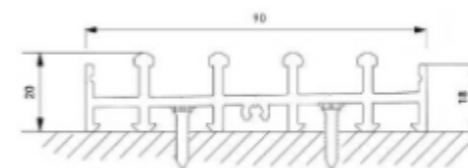

TOUGHENED GLASS SLIDING PANELS SYSTEM - BASIC INFORMATION

Bottom rail / valance fixing type

TYPE - A

Bottom rail surface fitting - no valance.
Example: bottom rail 4 - tracks.