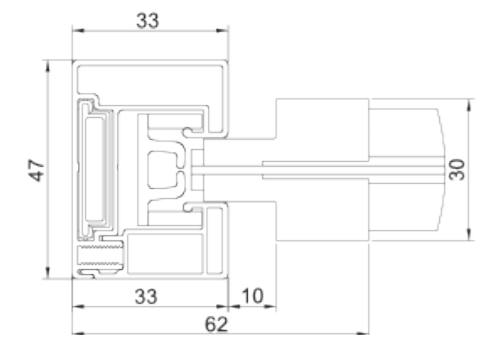

ZIP GUIDE RAIL