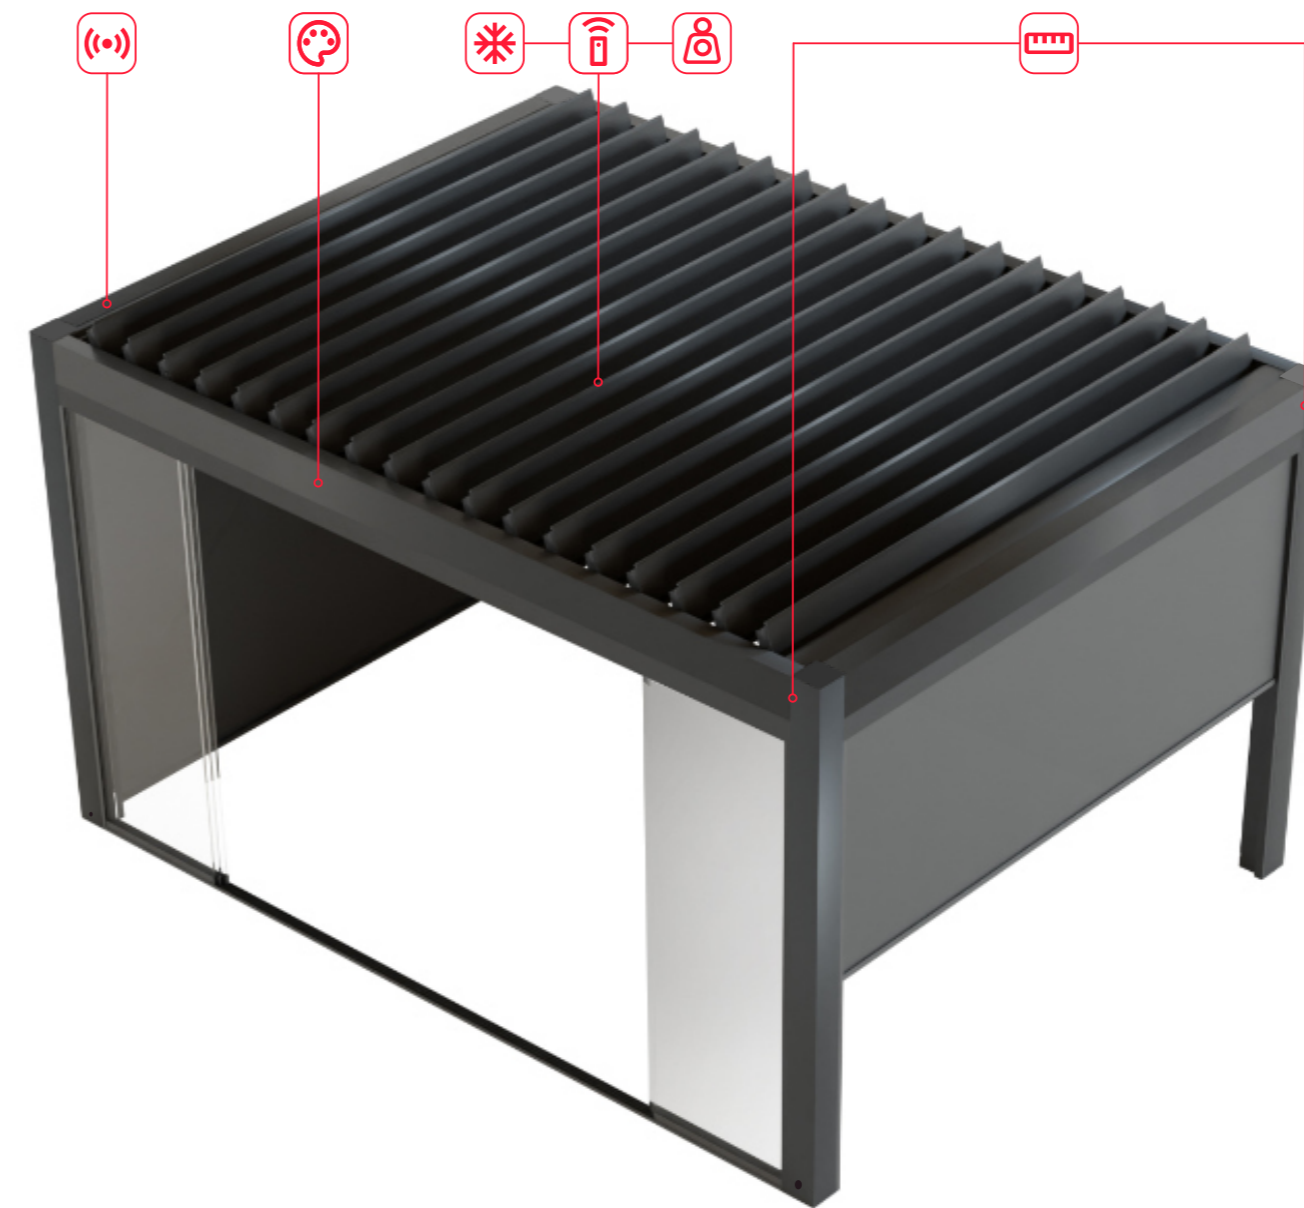

WEATHER SENSORS

Possibility to connect most modern wind, rain, temperature and snow sensors, additionally strengthening pergola's resistance to weather conditions.