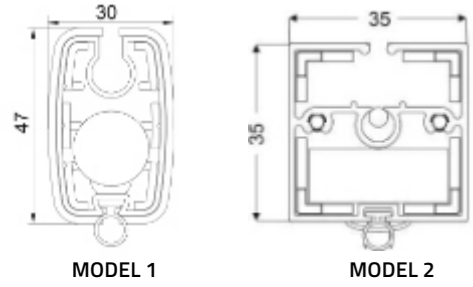

BOTTOM BAR

RZP-131-ZIP

SIZE

MIN. WIDTH	500 mm
MAX. WIDTH	5000 mm
MIN. HEIGHT	500 mm
MAX. HEIGHT	4000 mm

RZP-131-ZIP is a version of an external roller blind with ZIP guide rails designed for installation with the maintenance flap located at the bottom of the box allowing for much easier servicing. The used fabric is inserted and stretched in special two-piece guides, using zip technology. The fitting bracket in the front of the box allows any types of plastering to be used. Our box profile can be plastered and insulated from every side, leaving only the maintenance flap at the bottom. The special construction of the guide rails enables their partial built-in installation, thanks to which the whole system blends in perfectly with the building facade. Only 90 ° box profile type in 131 mm size is available, thanks to small size of the box we can apply insulation from 140 mm – 150 mm thick. The guide rails are made of extruded aluminum, while the box is made of cold-bended aluminum sheet, which allows us to manufacture products up to 5400 mm width and 6000 mm height

CONFIGURATION OPTIONS

Location: Norway
Box: 131 mm
System: SCREEN ZIP
Fabrics: Copaco, Serge BO Lunar 010010
Construction colour: RAL 7016 Anthracite