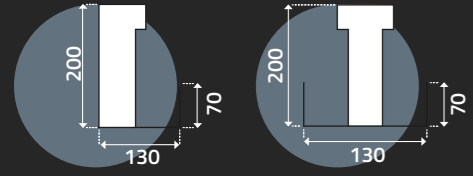

TECHNICAL DATA

MAXIMUM PERGOLA SIZE

MAXIMUM HEIGHT

OPEN SUPPORTING POST WITH MAINTANCE FLAP

CLOSED SUPPORTING POST

SINGLE BASE / MODULAR BASE

2 ROW MODULAR PERGOLA  
(2 MODULES)

CONFIGURATION EXAMPLES