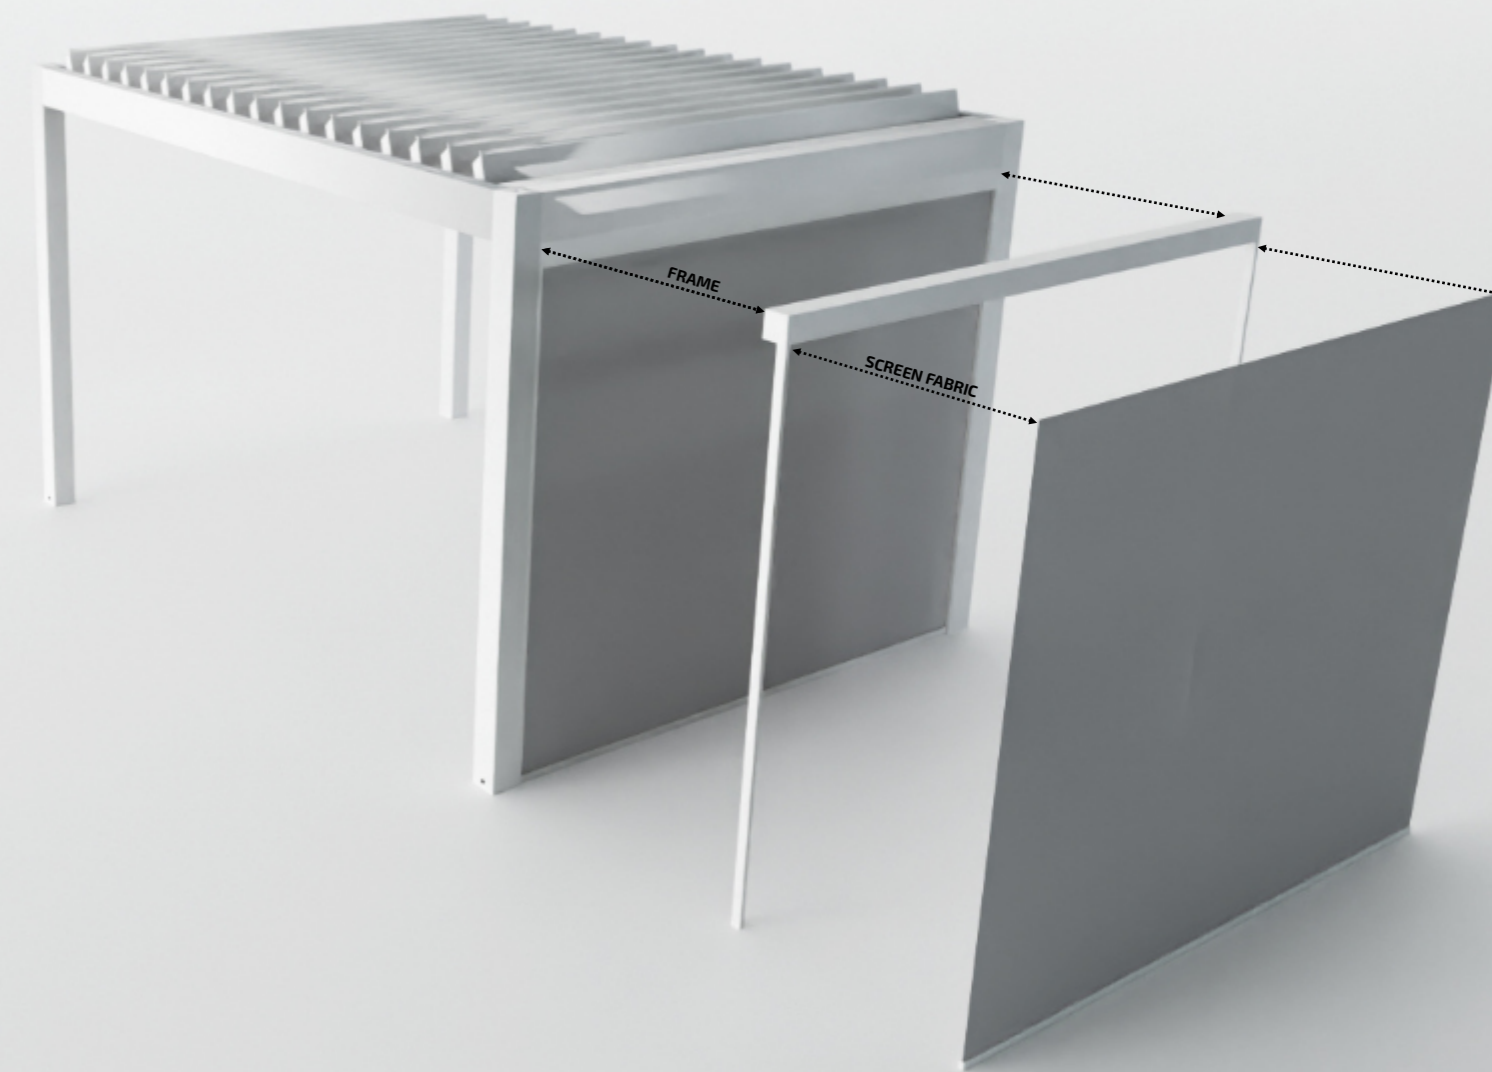

ADDING WIN SCREEN® EXTERNAL SCREEN BLINDS TO WIN CLIMATIC PERGOLA

WIN SCREEN external screen blinds is a modern covering product, perfectly fitted for every WIN CLIMATIC pergola.

WIN SCREEN is a great protection and barrier against excessive sunlight and weather conditions.

WIN SCREEN blinds reflect as much as up to 95% solar energy and thus allow you to save extra money on artificial lighting. Our blinds not only provide optimal visual and thermal comfort, but also act as protection against insects and wind. Thanks to that, all users can enjoy a peaceful private zone, staying connected with the outside environment at all times.

All models available in 9 standard colours - matching WIN CLIMATIC pergola's structure.

Possibility to control the blinds and pergola using one remote control, tablet or smartphone.