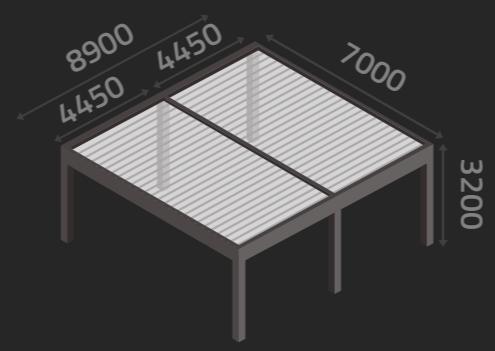

TECHNICAL DATA

MAXIMUM PERGOLA SIZE

MAXIMUM HEIGHT

OPEN SUPPORTING POST WITH MAINTANCE FLAP

CLOSED SUPPORTING POST

SINGLE BASE / MODULAR BASE

2 ROW MODULAR PERGOLA  
(2 MODULES)

CONFIGURATION EXAMPLES