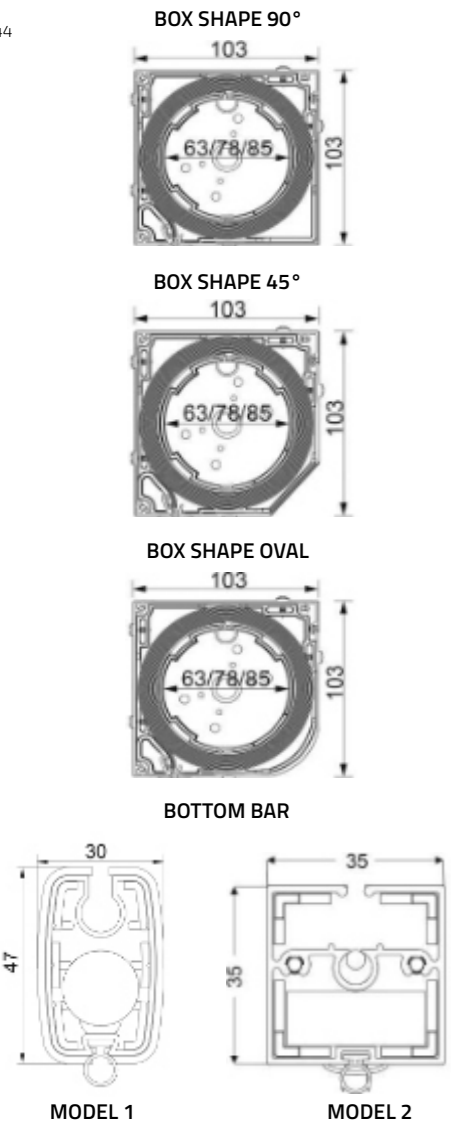

RZ-103 ZIP

SIZE

MIN. WIDTH	500 mm
MAX. WIDTH	5000 mm
MIN. HEIGHT	500 mm
MAX. HEIGHT	3000 mm

RZ-103-ZIP is a universal model of an external/ facade roller blind in a self-supporting box with ZIP guide rails. The fabric is inserted and stretched in special two-piece guides, using zipper. ZIP system guarantees perfect fabric tension, thanks to which our roller is very stable, wind and insect proof. External roller blinds are designed for direct fitting in the window recess – window joinery, outside the window recess – to the wall. In this regard, they are similar to external aluminum roller blinds or facade blinds. The 103 mm box has three shapes: 45°, 90° and oval. Maintenance flap is located at the front of the roller blinds box which enables easier servicing. The box profile and guide rails are made of extruded aluminum, which allows us to manufacture products up to 5000 mm width and 3000 mm height.

CONFIGURATION OPTIONS

BOX SHAPE

BOTTOM BAR

ZIP GUIDE RAIL

Project location: Finland
Box: 103 mm
System: SCREEN ZIP
Fabrics: Copaco, Serge 600 030030
Casing colour: RAL 9005 Black Matte