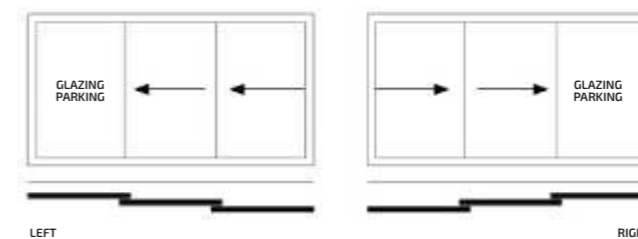

TOUGHENED GLASS SLIDING PANELS SYSTEM - ONE-SIDED SLIDING

3 TRACKS RAIL - ONE-SIDED SLIDING - 3 TOUGHENED GLASS PANELS