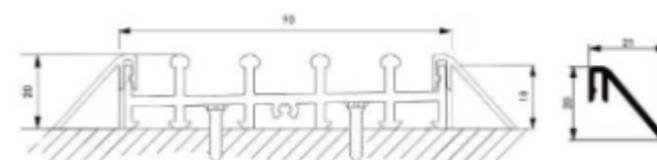

TYPE - B

Bottom rail surface fitting - valance Type - B.
Example: bottom rail 4 - tracks

Bottom rail valance - surface fitting