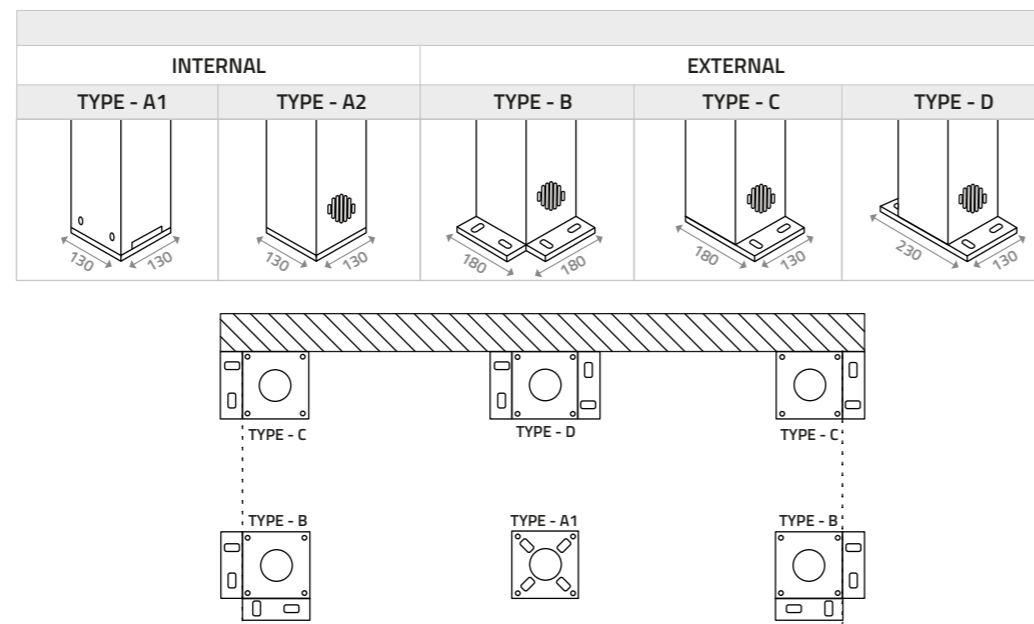

WIN CLIMATIC PERGOLA DURABILITY UP TO 5000 KG !

SNOW LOAD TABLES, WITHOUT WIND PRESSURE FOR 4 SUPPORTING POSTS (KG/M)

SINGLE PERGOLA						
WIDTH (mm)						
HEIGHT (mm)	2000	2500	3000	3500	4000	4200
2000	850	816	793	777	765	680
3000	680	544	529	518	510	453
4000	595	476	397	389	383	340
5000	544	435	363	311	306	272
6000	510	408	340	291	255	252
7000	309	247	206	176	146	122

TWO-MODULE PERGOLA WITHOUT THE SUPPORTING POST				
WIDTH (mm)				
HEIGHT (mm)	5400	5900	6400	6900
2000	567	461	372	296
3000	336	307	248	197
4000	220	202	186	148
5000	176	161	149	118
6000	147	134	124	99
6400	138	126	116	

Based on PN-EN-12056-3 norm, below values were determined for water drainage from pergola's structure and louvres, based on 0,03 l/(s*m2) rainfall intensity. Water flow rate through open supporting posts with inspection flaps and internal sewage pipes with a diameter of 50mm is 2.0 l/s. In the event of a heavy rainfall, roofed structure drains 65 l/m2/h.

WATER DRAINAGE FOR 2 SUPPORTING POSTS

Snow load test carried out on a free-standing 6900x6000mm two-module structure, without the supporting post, showed the resistance of the whole structure to the level of 120,78kg/m2, which gives a total load of 5000 kg pressing pergola's roof.

Detailed test description is available at company's sales department.

FIXING PLATES