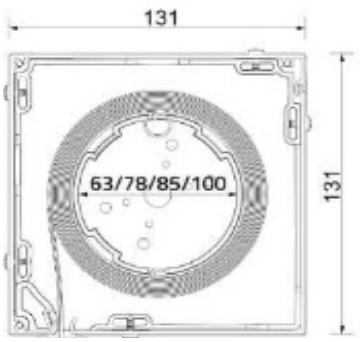

BOX SHAPE
90°