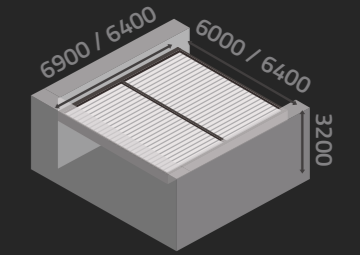

TECHNICAL DATA

MAXIMUM PERGOLA SIZE

MAXIMUM HEIGHT

OPEN SUPPORTING POST WITH MAINTANCE FLAP

CLOSED SUPPORTING POST

SINGLE / MODULAR BASE

DOUBLE PERGOLA WITHOUT THE SUPPORTING POST

CONFIGURATIONS EXAMPLES

TYPE - Z