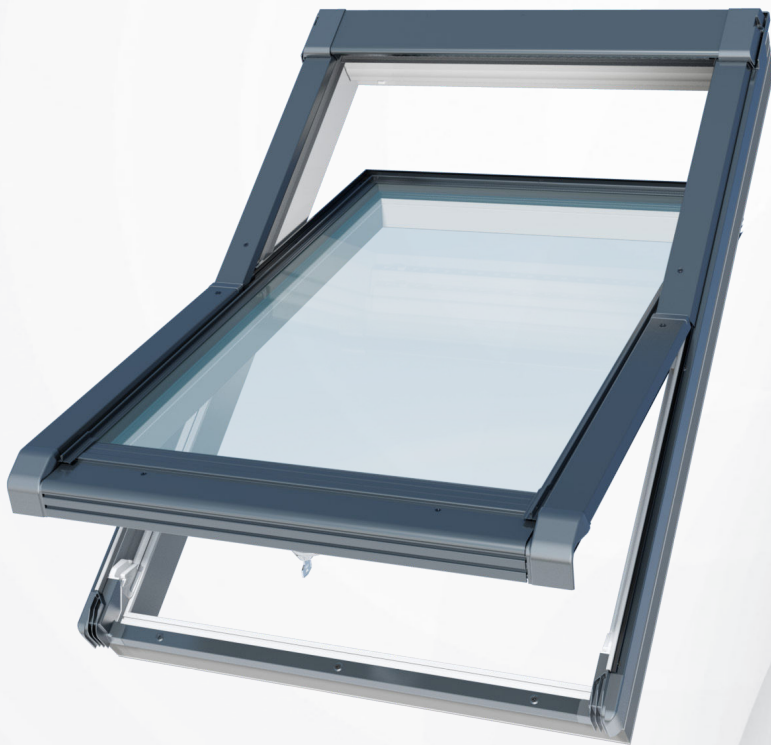

IGOV E2

Uw = 1,2 W/m²K

GLAZING

Ug = 1,0 W/m²K

10 years
*
GUARANTEE
FOR WINDOWS

5 years
*
GUARANTEE
FOR GLASS

GLAZING

double glazing unit
gas - argon
warm spacer
low emission coat
toughened pane

4 gaskets

handle with the lock
and micro-ventilation
(2 keys in set)

NEO-VENT air inlet

Multi-chambered PVC profiles
in white; frame fulfilled with thermal
insulation material; resistant to
atmospherical factors
Colour RAL 7016

Roof pitch

Non standard sizes
55-134cm × 78-160cm

The non-standard orders are can be completed
after a consultation with technical sales advisor
or customer service office.

Window sizes:

glazing area [m ²]	0.20	0.27	0.36	0.45	0.55	0.45	0.56	0.70	0.81	0.71	0.89	1.04	0.91	1.12	0.88
size symbol	01	02	03	04	15	05	06	07	13	08	09	14	10	11	12
window size: width × height [cm]	55×78	55×98	66×98	66×118	66×140	78×98	78×118	78×140	78×160	94×118	94×140	94×160	114×118	114×140	134×98
IGOV E2	✓	✓	✓	✓	✓	✓	✓	✓	✓	✓	✓	✓	✓	✓	✓