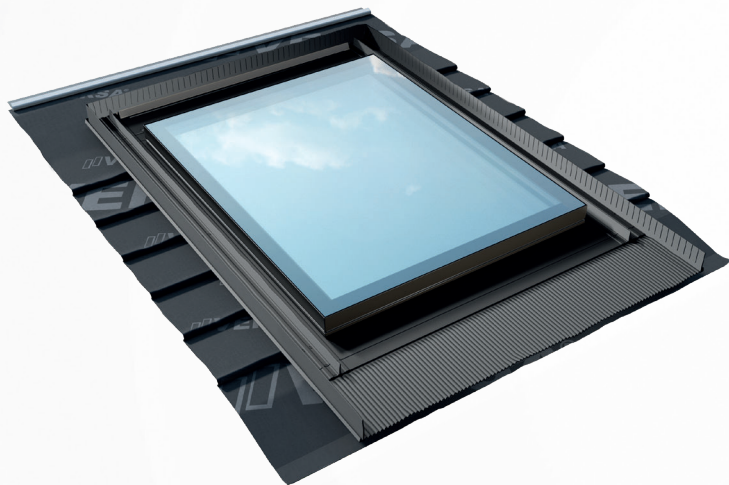

# IGX F1 RESET

Uw = 0,79 W/m²K

GLAZING UNIT

Ug = 0,5 W/m²K

**10** years  
\*\*  
GUARANTEE  
FOR WINDOWS

**5** years  
\*\*  
GUARANTEE  
FOR GLASS

### GLAZING

- 4-Glazed unit
- Gas - argon
- 2x warm spacer
- 2x low emission coat
- Laminated inner pane with foils for safety (class P2A)
- 6 mm toughened outer pane for strength

6H/18/4TH/20/44.2T

### PROFILE TYPE

Multi-chamber pvc profile in white colour, resistant to influence of atmospheric factors, filled with polyurethane foam

Roof pitch 5°-90°

The IGX F1 RESET consists of the following:

- Fixed 4- glazed window,
- Integrated rubber flashing RESET,
- Integrated fitted permeable under felt.

**15 min**  
THE QUICKEST  
INSTALLATION

**FOR MOST  
ROOF COVERINGS**

**5°-90°  
ROOF PITCH\***

**KOMBI  
GRATIS!**

**HIGHEST  
RESISTANCE**

The flashing is resistant to:  
- stretching  
- mechanical damage  
- weather conditions (UV radiation)