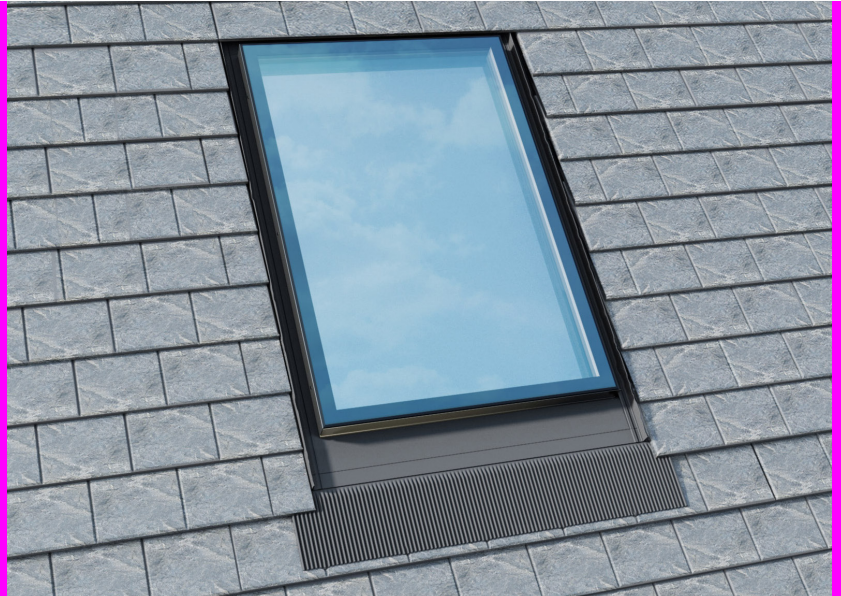

# IGX F1 RESET

Uw = 0,79 W/m²K

GLAZING UNIT

Ug = 0,5 W/m²K

**10** years  
\*\*  
GUARANTEE  
FOR WINDOWS

**5** years  
\*\*  
GUARANTEE  
FOR GLASS

### GLAZING

- 4-Glazed unit
- Gas - argon
- 2x warm spacer
- 2x low emission coat
- Laminated inner pane with foils for safety (class P2A)
- 6 mm toughened outer pane for strength

6H/18/4TH/20/44.2T

### PROFILE TYPE

Multi-chamber pvc profile in white colour, resistant to influence of atmospheric factors, filled with polyurethane foam

Roof pitch 5°-90°

The IGX F1 RESET consists of the following:

- Fixed 4- glazed window,
- Integrated rubber flashing RESET,
- Integrated fitted permeable under felt.

**15 min**  
THE QUICKEST  
INSTALLATION

**FOR MOST  
ROOF COVERINGS**

**5°-90°  
ROOF PITCH\***

**KOMBI  
GRATIS!**

**HIGHEST  
RESISTANCE**

The flashing is resistant to:  
- stretching  
- mechanical damage  
- weather conditions (UV radiation)