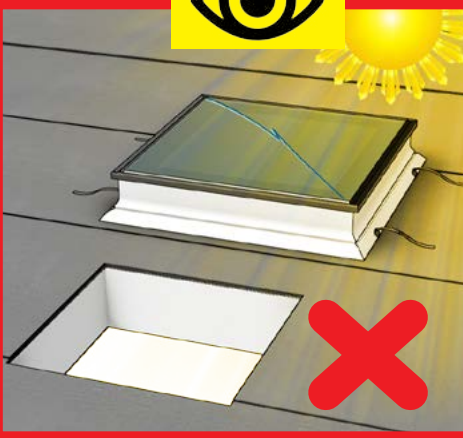

Installation up to
650m e.g.m.

650 m