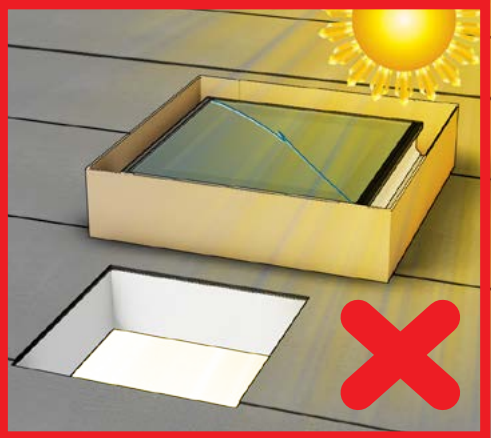

Installation up to
650m e.g.m.

650 m