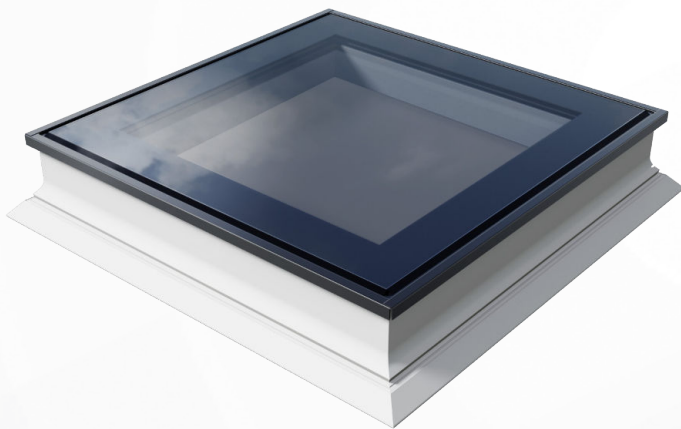

PGX A1

NON - OPENING

Uw = 0,99 W/m²K*

GLAZING UNIT

Ug = 1,0 W/m²K

10 years
*
GUARANTEE
FOR WINDOWS

5 years
*
GUARANTEE
FOR WINDOWS

GLAZING

single chamber glazing unit
noble gas - argon
warm spacer
low emission coat
outer toughened pane
laminated inner pane

6H/18/44.2T (AR)

PROFILE TYPE

multi-chamber pvc profile in white colour,
resistant to influence of atmospheric factors,
filled with polyurethane foam

outside covering in RAL 7022

ROOF PITCH 2°-15°

ACCESSORIES

It is possible to order a roller shutter
for flat roof windows

Standard dimensions:

size symbol	01P	02P	12P	03P	04P	05P	06P	07P	08P	09P	10P	11P
width x height [cm]	60×60	90×60	120×60	70×70	80×80	90×90	120×90	100×100	150×100	120×120	140×140	220×120
PGX A1	✓	✓	✓	✓	✓	✓	✓	✓	✓	✓	✓	✓