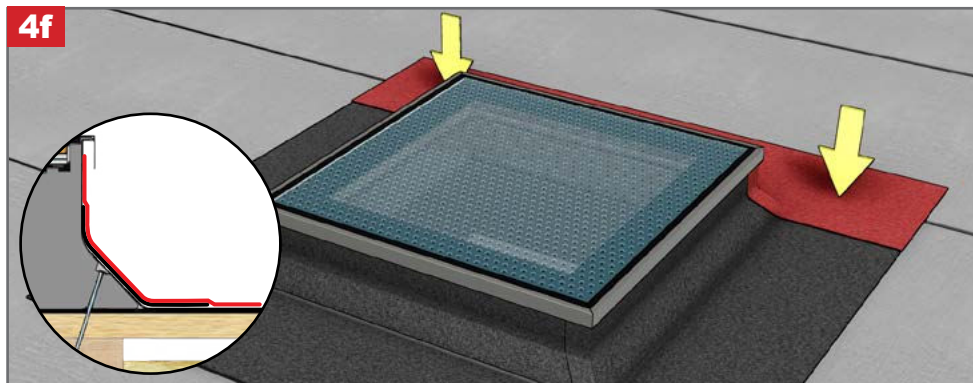

Installation up to  
650m e.g.m.

650 m

1

4b

4c

4d

4e

 **OKPOL®**  
ROOF WINDOWS