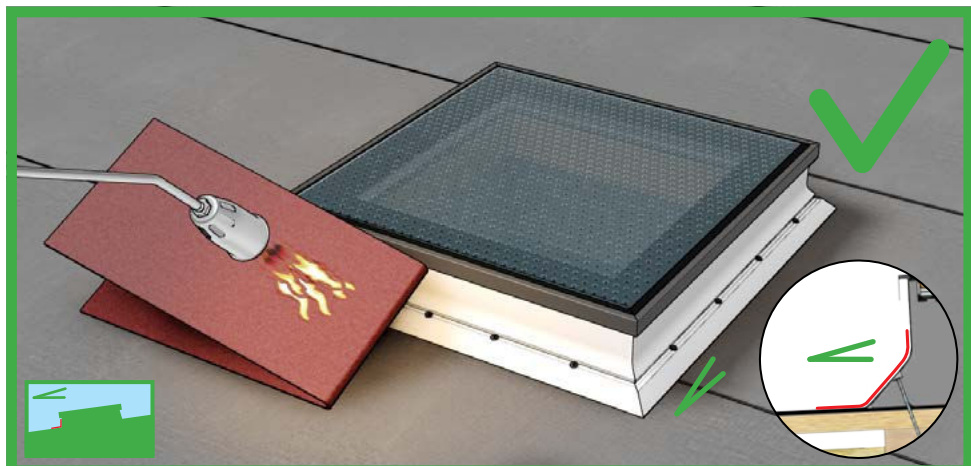

Installation up to  
650m e.g.m.

650 m

1

4b

4c

4d

4e

 **OKPOL®**  
ROOF WINDOWS