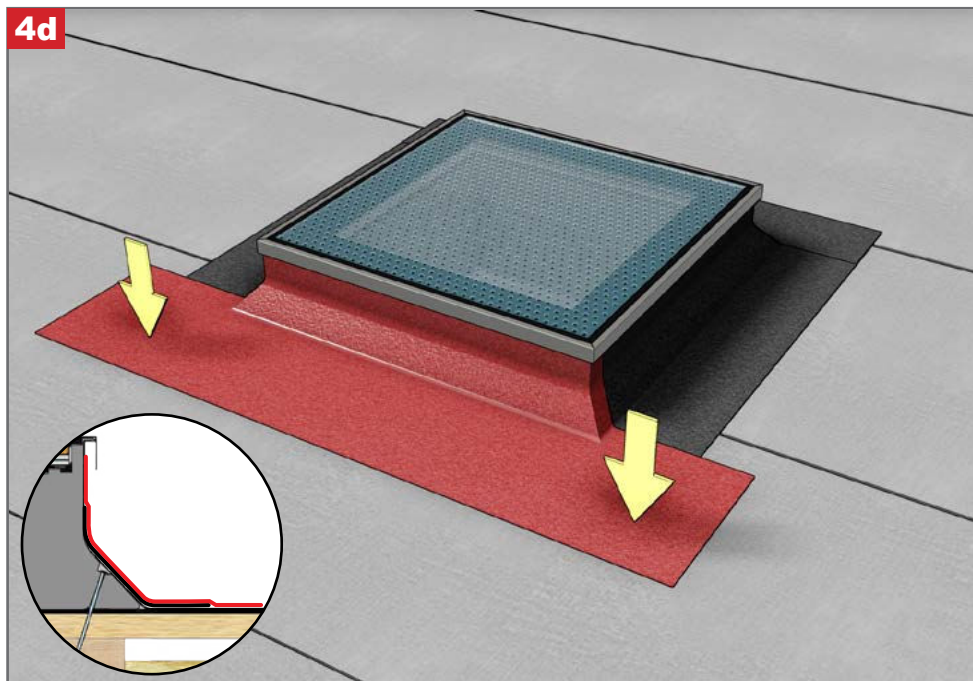

Installation up to  
650m e.g.m.

650 m

1

4b

4c

4d

4e

 **OKPOL®**  
ROOF WINDOWS