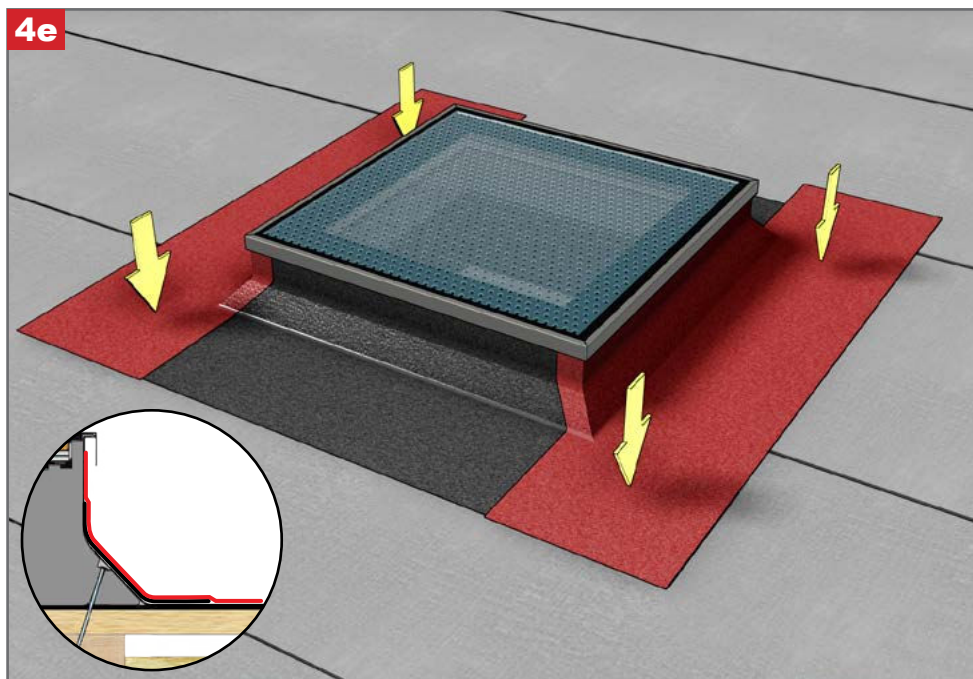

Installation up to  
650m e.g.m.

650 m

1

4b

4c

4d

4e

 **OKPOL®**  
ROOF WINDOWS