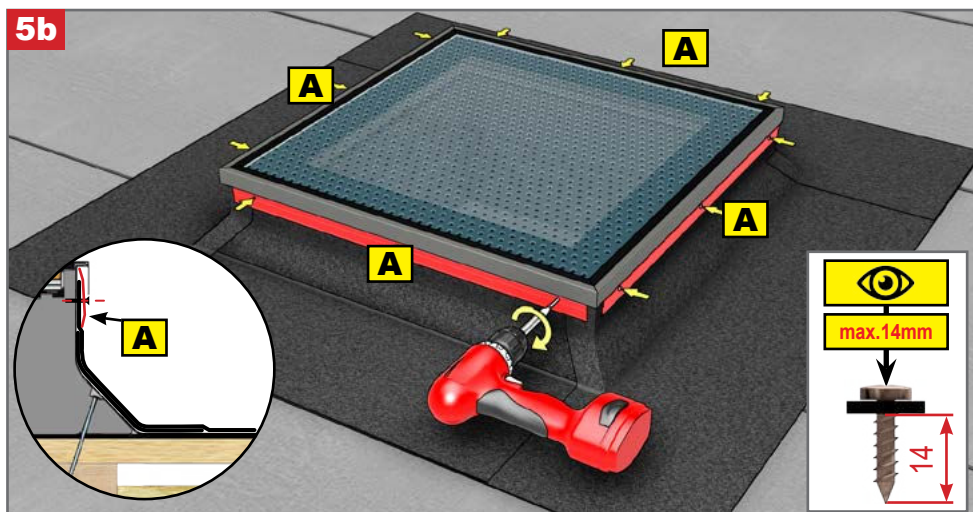

Installation up to  
650m e.g.m.

650 m

1

4b

4c

4d

4e

 **OKPOL®**  
ROOF WINDOWS