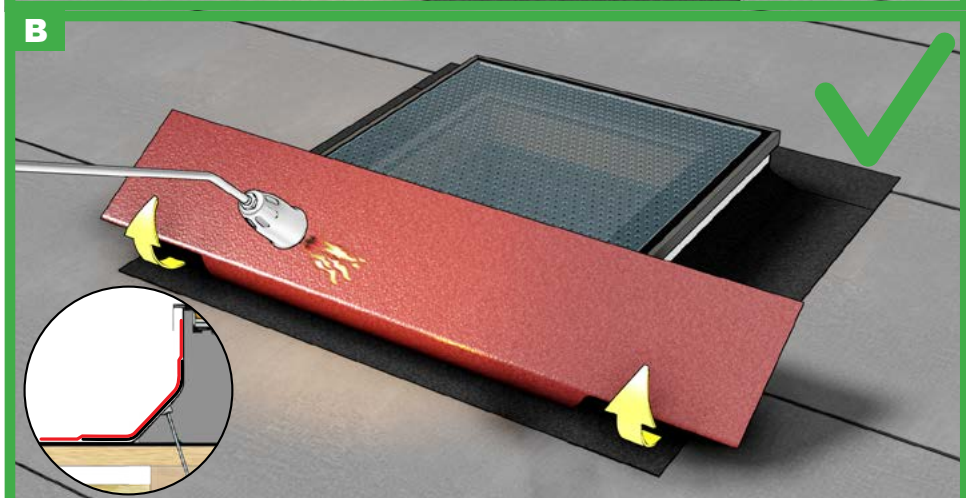

Installation up to  
650m e.g.m.

650 m

1

4b

4c

4d

4e

 **OKPOL®**  
ROOF WINDOWS