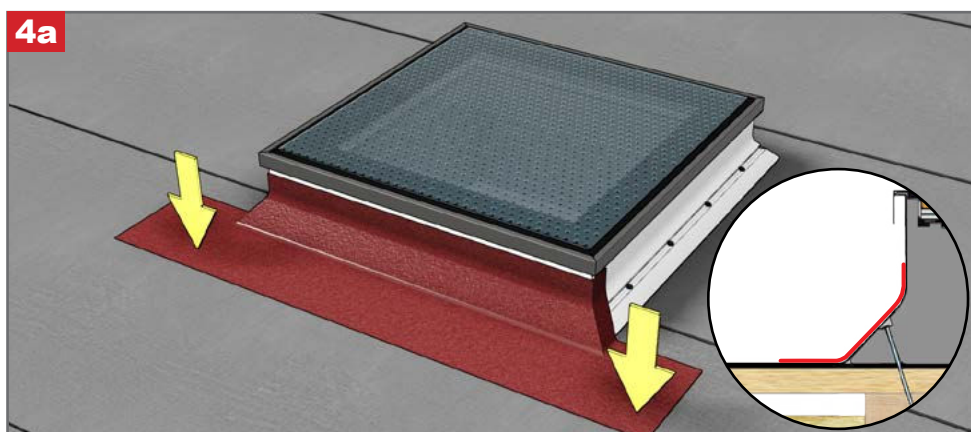

Installation up to  
650m e.g.m.

650 m

1

4b

4c

4d

4e

 **OKPOL®**  
ROOF WINDOWS