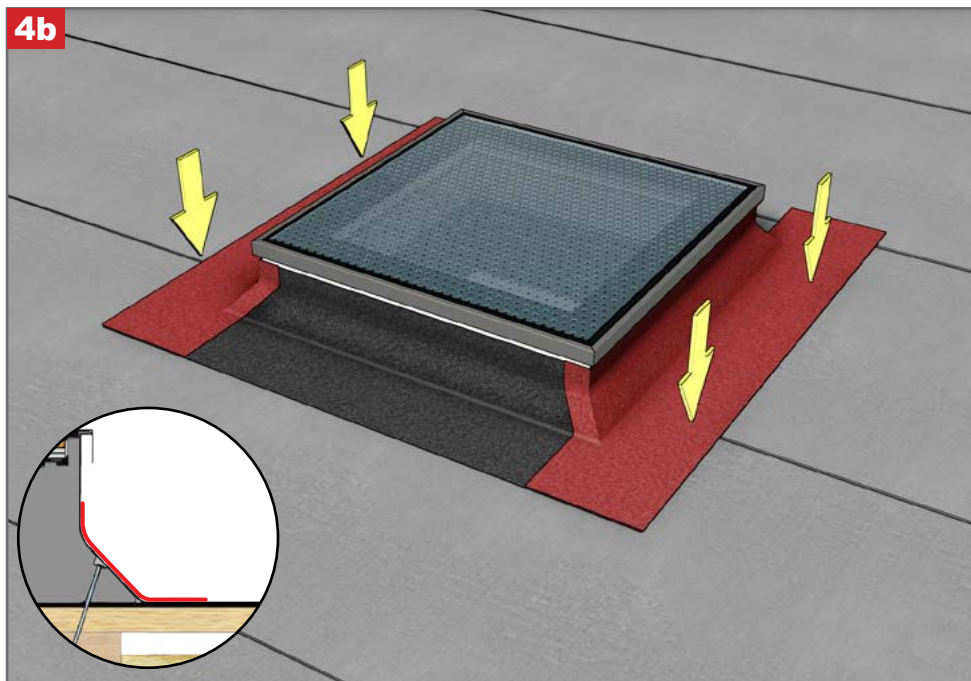

Installation up to  
650m e.g.m.

650 m

1

4b

4c

4d

4e

 **OKPOL®**  
ROOF WINDOWS