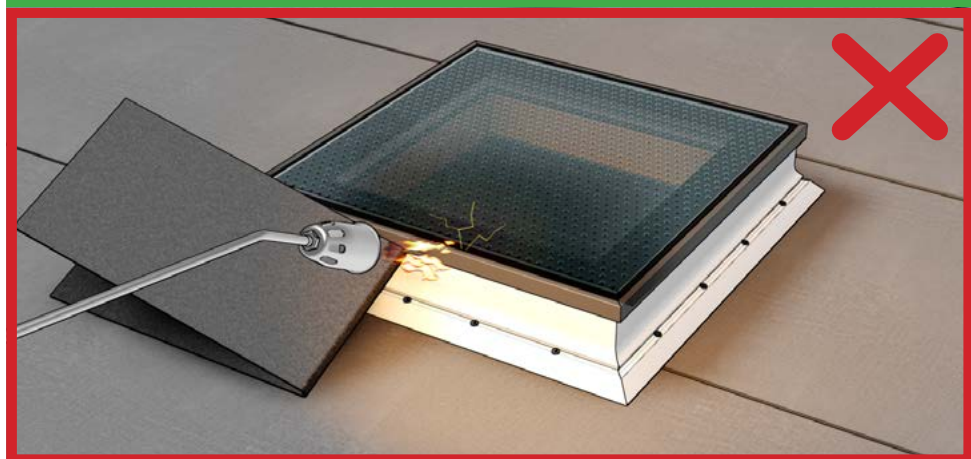

Installation up to  
650m e.g.m.

650 m

1

4b

4c

4d

4e

 **OKPOL®**  
ROOF WINDOWS