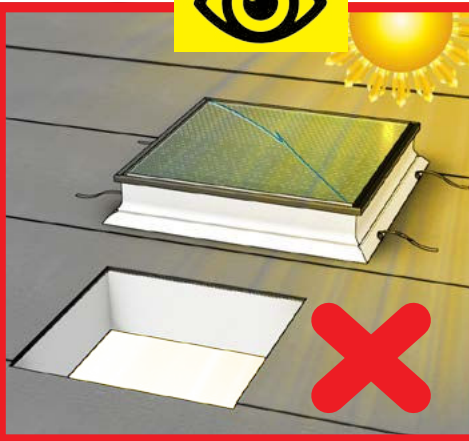

Installation up to  
650m e.g.m.

650 m

1

4b

4c

4d

4e

 **OKPOL®**  
ROOF WINDOWS