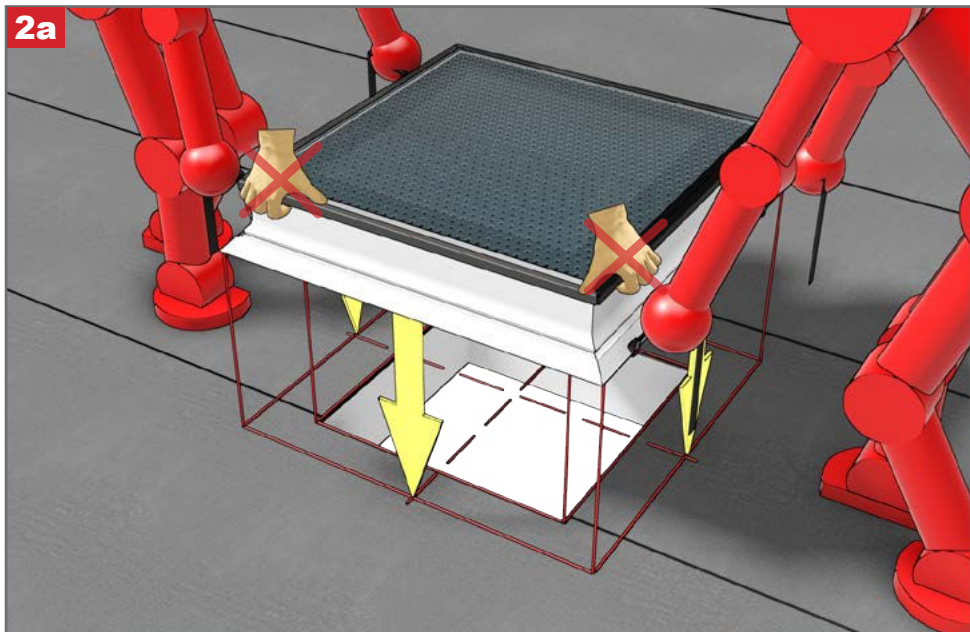

Installation up to  
650m e.g.m.

650 m

1

4b

4c

4d

4e

 **OKPOL®**  
ROOF WINDOWS