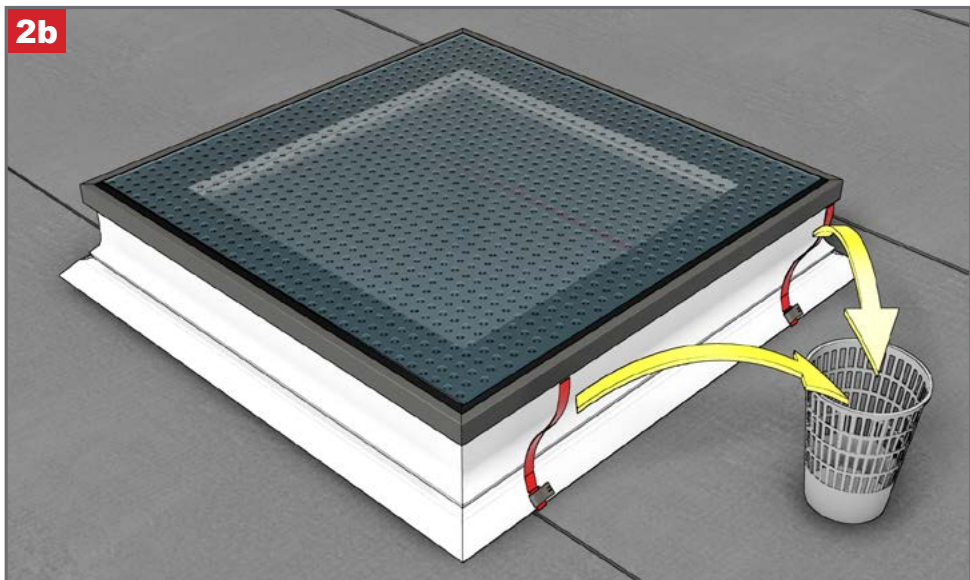

Installation up to  
650m e.g.m.

650 m

1

4b

4c

4d

4e

 **OKPOL®**  
ROOF WINDOWS