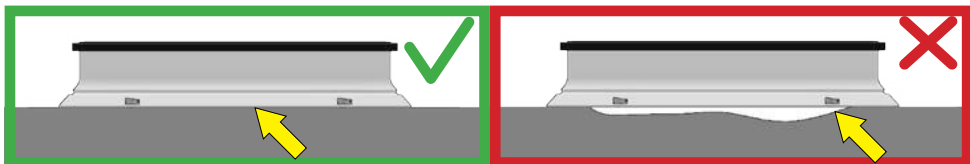

Installation up to  
650m e.g.m.

650 m

1

4b

4c

4d

4e

 **OKPOL®**  
ROOF WINDOWS