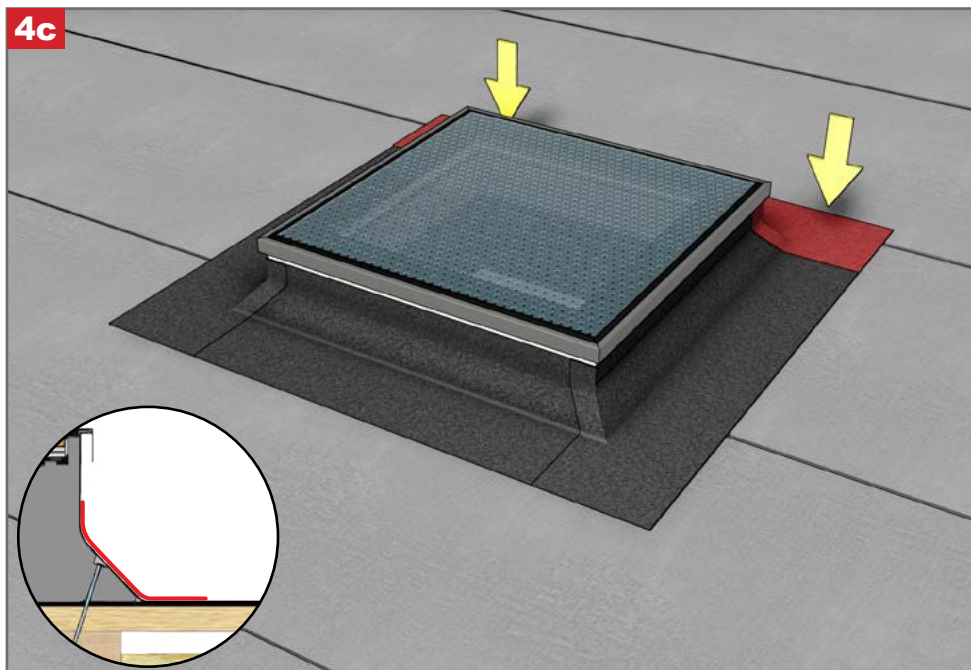

Installation up to  
650m e.g.m.

650 m

1

4b

4c

4d

4e

 **OKPOL®**  
ROOF WINDOWS