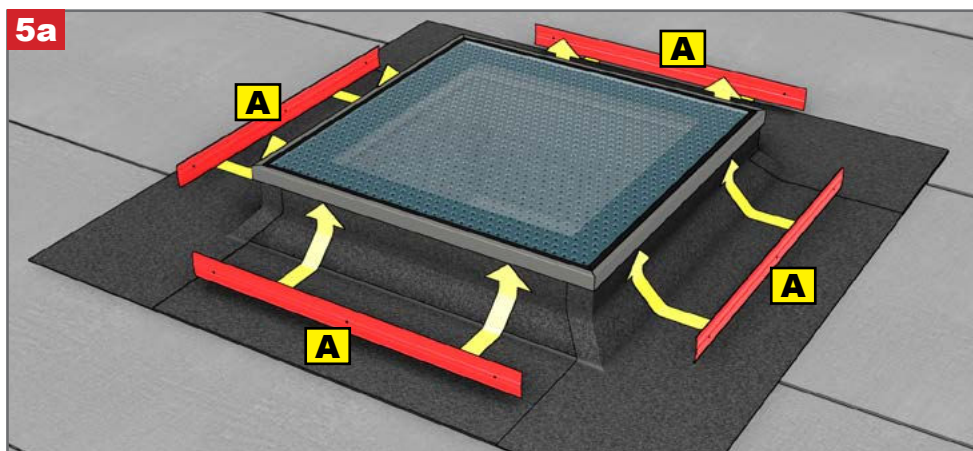

Installation up to  
650m e.g.m.

650 m

1

4b

4c

4d

4e

 **OKPOL®**  
ROOF WINDOWS