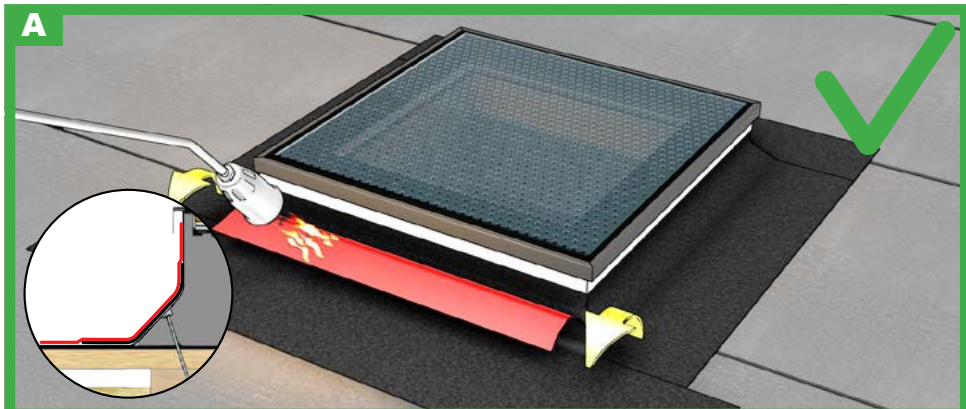

Installation up to  
650m e.g.m.

650 m

1

4b

4c

4d

4e

 **OKPOL®**  
ROOF WINDOWS