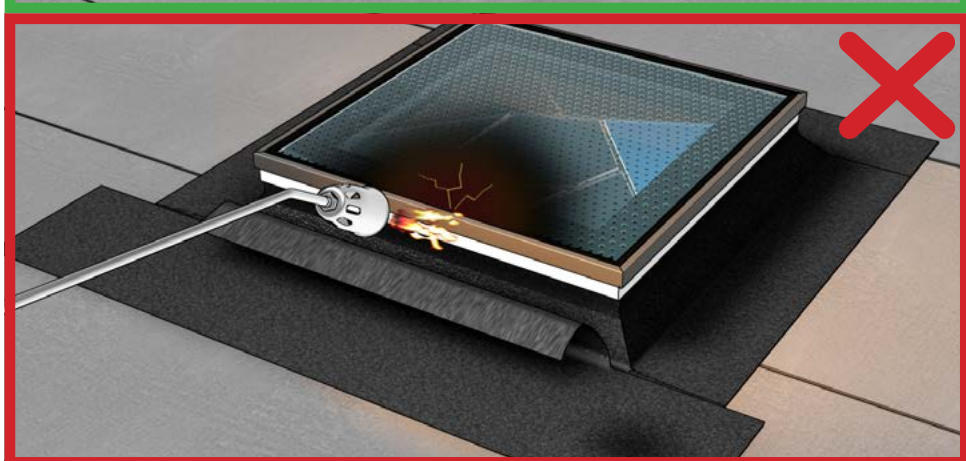

Installation up to  
650m e.g.m.

650 m

1

4b

4c

4d

4e

 **OKPOL®**  
ROOF WINDOWS