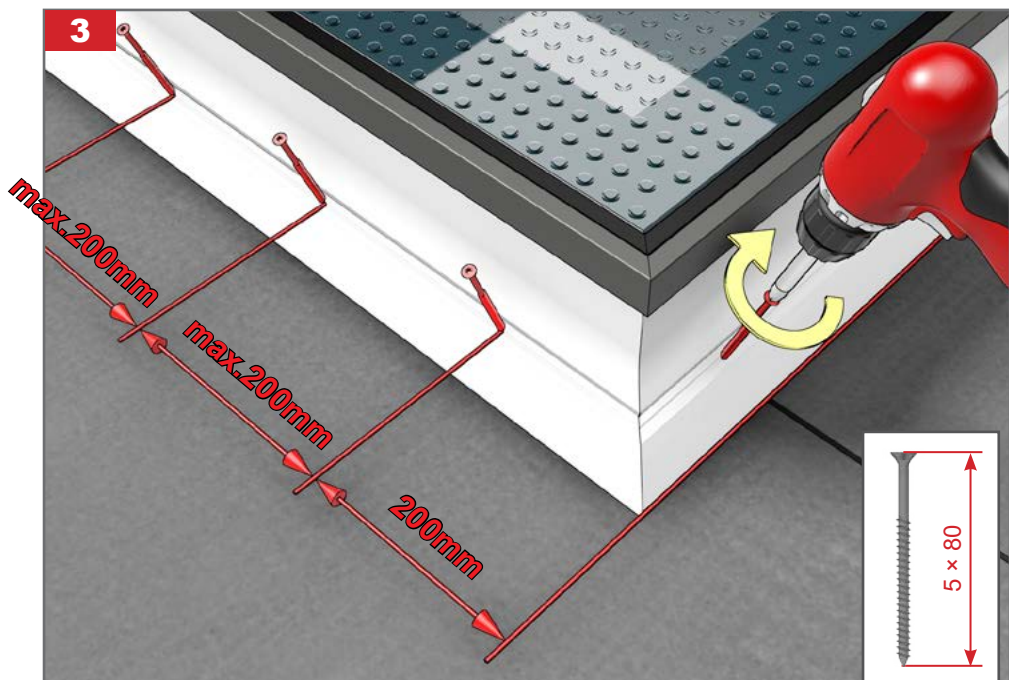

Installation up to  
650m e.g.m.

650 m

1

4b

4c

4d

4e

 **OKPOL®**  
ROOF WINDOWS