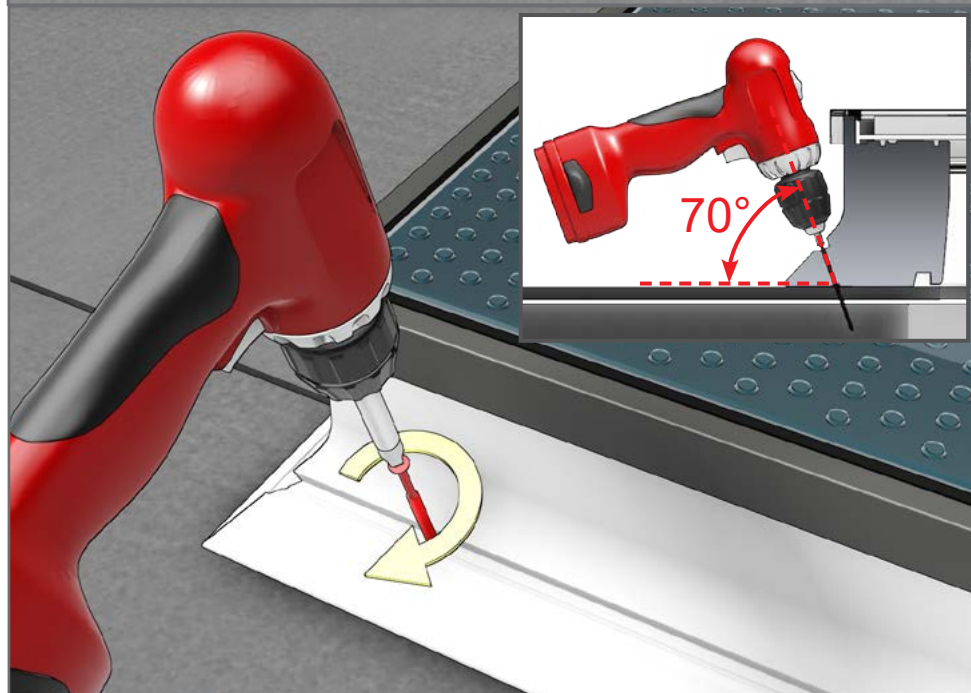

Installation up to  
650m e.g.m.

650 m

1

4b

4c

4d

4e

 **OKPOL®**  
ROOF WINDOWS