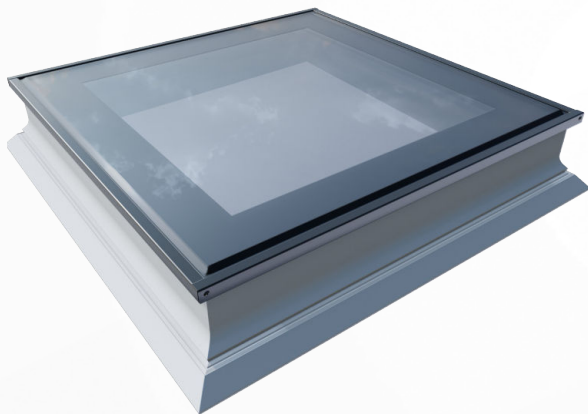

PGX B1 with triple glazed unit

Uw = 0,64 W/m²K

GLAZING UNIT

Ug = 0,5 W/m²K

10 years
*
GUARANTEE
FOR WINDOWS

5 years
*
GUARANTEE
FOR WINDOWS

GLAZING

double chamber glazing unit
noble gas - argon
2x warm spacer
2x low emission coat
outer toughened pane
laminated inner pane

6H/16/6TH/16/44.2TF (AR)

PROFILE TYPE

multi-chamber pvc profile in white colour,
resistant to influence of atmospheric factors,
filled with polyurethane foam

outside covering in RAL 7022

ROOF PITCH 2°-15°

ACCESSORIES

It is possible to order a roller shutter
for flat roof windows

Standard dimensions:

size symbol	01P	02P	12P	03P	04P	05P	06P	07P	08P	09P	10P	11P
width x height [cm]	60×60	90×60	120×60	70×70	80×80	90×90	120×90	100×100	150×100	120×120	140×140	220×120
PGX B1	✓	✓	✓	✓	✓	✓	✓	✓	✓	✓	✓	✓