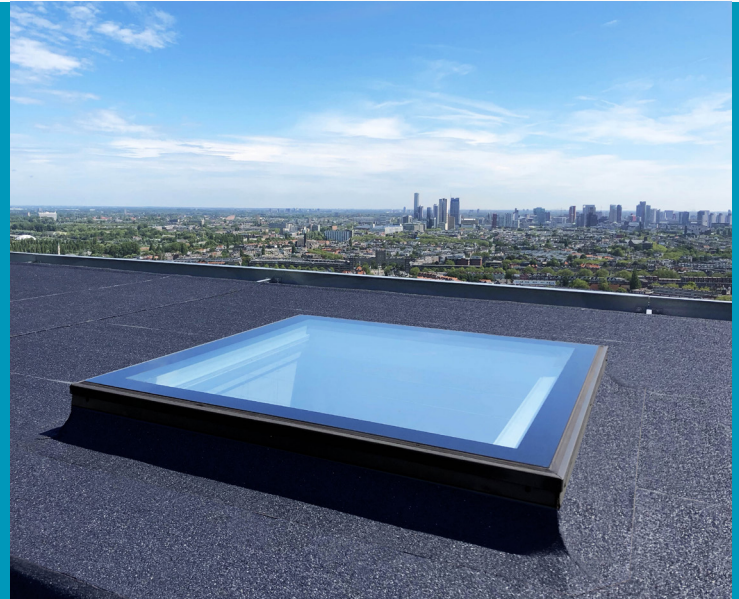

PGX B1 with triple glazed unit

Uw = 0,64 W/m²K

GLAZING UNIT

Ug = 0,5 W/m²K

10 years
*
GUARANTEE
FOR WINDOWS

5 years
*
GUARANTEE
FOR WINDOWS

GLAZING

double chamber glazing unit
noble gas - argon
2x warm spacer
2x low emission coat
outer toughened pane
laminated inner pane

6H/16/6TH/16/44.2TF (AR)

PROFILE TYPE

multi-chamber pvc profile in white colour,
resistant to influence of atmospheric factors,
filled with polyurethane foam

outside covering in RAL 7022

ROOF PITCH 2°-15°

ACCESSORIES

It is possible to order a roller shutter
for flat roof windows