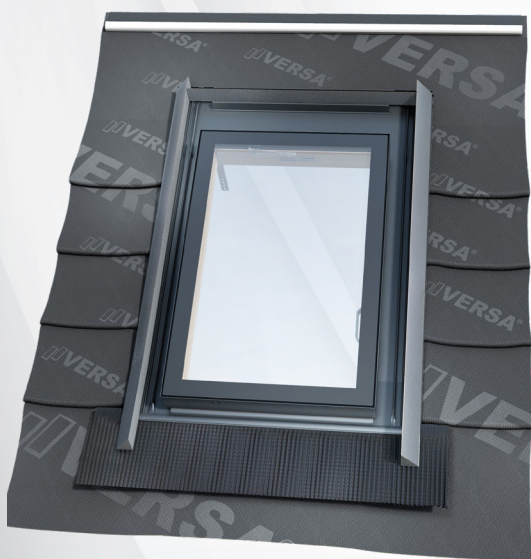

2-glazed wooden skylight  
for non-habitable areas / non-heated rooms

**VERSA**<sup>®</sup>

## PRODUCT FEATURES AND BENEFITS:

- ✓ profile made of high-quality,
- ✓ glued pine wood, painted 3 times
- ✓ warm carpentry color - natural pine
- ✓ fashionable color of the flashing - RAL 7016
- ✓ wide range of installation angle 15-65°
- ✓ skylight for non-habitable areas
- ✓ allows easy and convenient access to the roof
- ✓ integrated underfelt collar improves connection with existing roofing felt
- ✓ variable sash opening direction (to the right or left side)