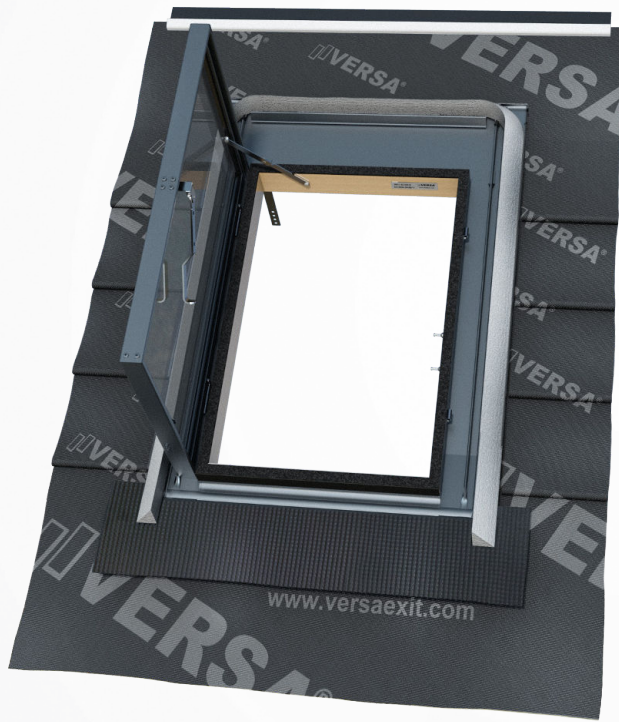

WOODEN SKYLIGHTS FOR NON HABITABLE AREAS

OPENING FROM RIGHT TO LEFT SIDE

WVD+

THE SKYLIGHT INTERGRATED WITH VAPOR-PERMEABLE FLASHING

DOUBLE GLAZING
EXTERNAL TOUGHENED PANE
(in size 86x86)

VAPOR PERMEABLE FLASHING **AKP**

IMPREGNATED PINE WOOD

ROOF PITCH

RAL 7016

STANDARD EQUIPMENT

- tile support
- opening restrictor
- threshold
- integrated flashing
- sponge seal
- gutter
- lead apron
- handle with three locking positions
- opening direction can be changed

NON STANARD SIZES AVAILABLE
47-80cm x 57-80cm

STANDARD DIMENSIONS

Glazing area [m²]
Symbol size
Window sizes: width x height [cm]

	01	02	04
01	47x57	47x73	86x86

WVD+ V4

WVD+ V3