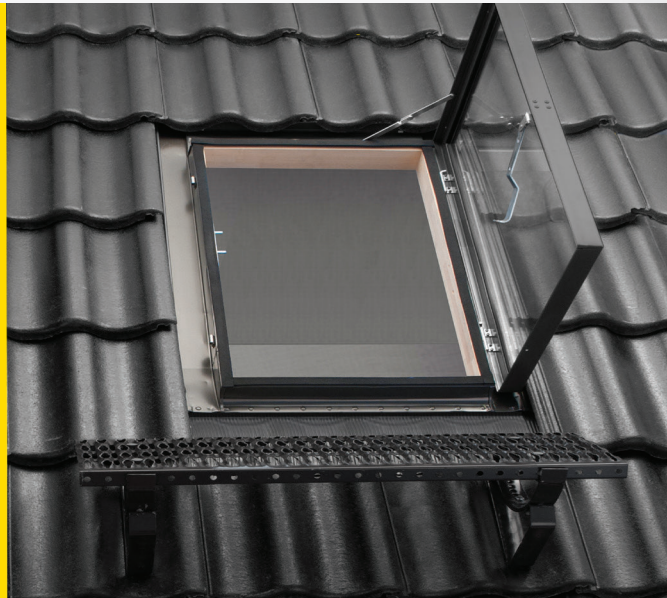

WOODEN SKYLIGHTS FOR NON HABITABLE AREAS

OPENING FROM RIGHT TO LEFT SIDE

WVD+

THE SKYLIGHT INTERGRATED WITH VAPOR-PERMEABLE FLASHING

DOUBLE GLAZING
EXTERNAL TOUGHENED PANE
(in size 86x86)

VAPOR PERMEABLE FLASHING **AKP**

IMPREGNATED PINE WOOD

ROOF PITCH

RAL 7016

STANDARD EQUIPMENT

- tile support
- opening restrictor
- threshold
- integrated flashing
- sponge seal
- gutter
- lead apron
- handle with three locking positions
- opening direction can be changed