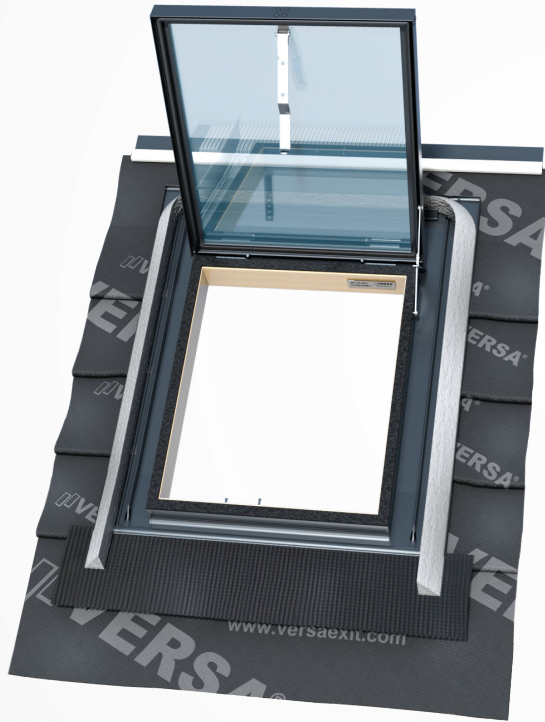

WVM+

THE SKYLIGHT INTERGRATED WITH VAPOR-PERMEABLE FLASHING

2 YEAR
GUARANTEE
FOR SKYLIGHTS*

DOUBLE GLAZING

VAPOR PERMEABLE FLASHING **AKP**

IMPREGNATED PINE WOOD

ROOF PITCH

RAL 7016

STANDARD EQUIPMENT

- tile support
- opening restrictor
- threshold
- integrated flashing
- sponge seal
- gutter
- lead apron
- handle with three locking positions

NON STANARD SIZES AVAILABLE
47-80cm x 57-80cm

STANDARD DIMENSIONS

Glazing area [m ²]	01
Symbol size	47x57
Window sizes: width x height [cm]	

WVM+ V4