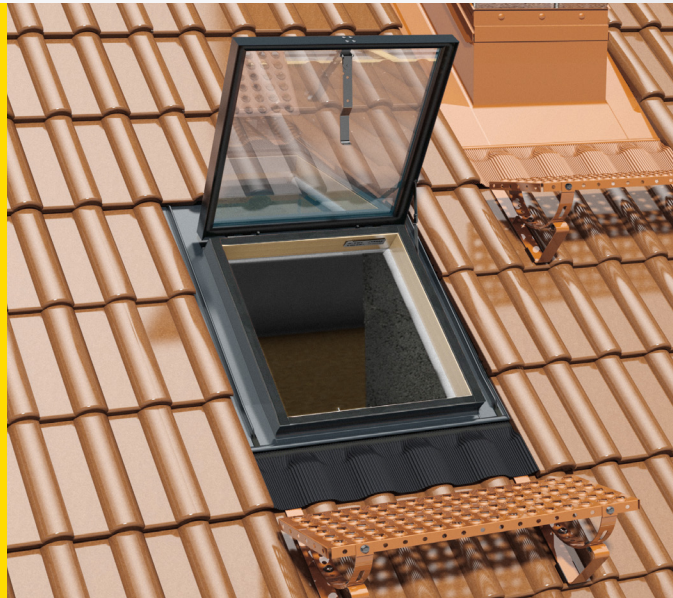

WVM+

THE SKYLIGHT INTERGRATED WITH VAPOR-PERMEABLE FLASHING

2 YEAR
GUARANTEE
FOR SKYLIGHTS*

DOUBLE GLAZING

VAPOR PERMEABLE FLASHING **AKP**

IMPREGNATED PINE WOOD

ROOF PITCH

RAL 7016

STANDARD EQUIPMENT

- tile support
- opening restrictor
- threshold
- integrated flashing
- sponge seal
- gutter
- lead apron
- handle with three locking positions

NON STANARD SIZES AVAILABLE
47-80cm x 57-80cm