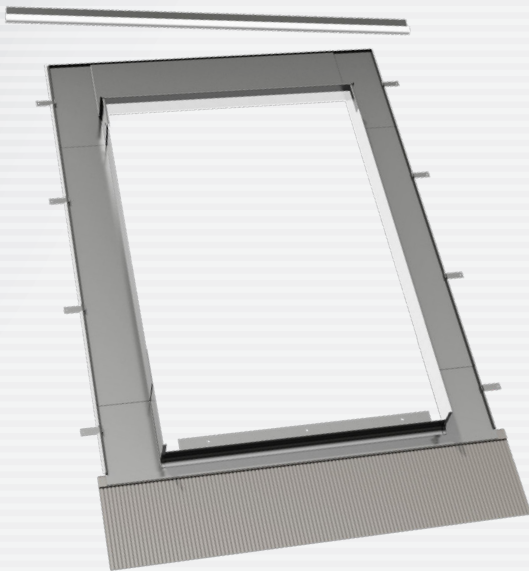

BP flashing

for panel sheet

Enables connection between the roof window and panel sheet roofing. Made of aluminum covered with polyester.

KOMBI flashings enable the unique shaping of the attic area via connecting windows in vertical and horizontal groups.

Window sizes

symbol size	01	02	03	04	15	05	06	07	13	08	09	14	10	11	12
size: width. × height. [cm]	55x78	55x98	66x98	66x118	66x140	78x98	78x118	78x140	78x160	94x118	94x140	94x160	114x118	114x140	134x98
BP flashing for panel sheet	-	-	-	-	-	-	-	-	-	-	-	-	-	-	-