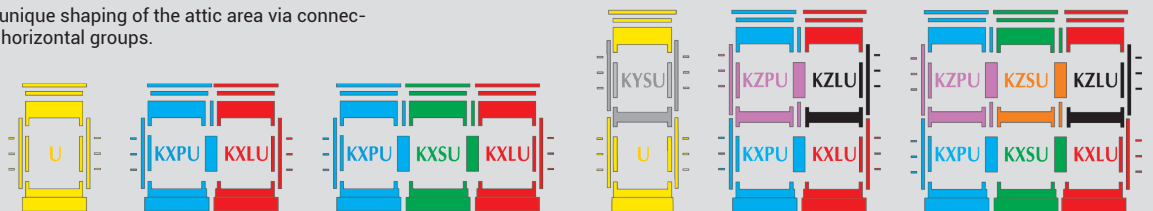

BP flashing

for panel sheet

Enables connection between the roof window and panel sheet roofing. Made of aluminum covered with polyester.

KOMBI flashings enable the unique shaping of the attic area via connecting windows in vertical and horizontal groups.

Window sizes

symbol size	01	02	03	04	15	05	06	07	13	08	09	14	10	11	12
size: width. × height. [cm]	55x78	55x98	66x98	66x118	66x140	78x98	78x118	78x140	78x160	94x118	94x140	94x160	114x118	114x140	134x98
BP flashing for panel sheet	-	-	-	-	-	-	-	-	-	-	-	-	-	-	-