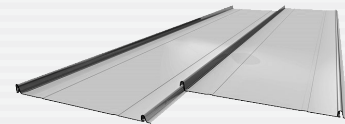

BP flashing

for panel sheet

Enables connection between the roof window and panel sheet roofing. Made of aluminum covered with polyester.

KOMBI flashings enable the unique shaping of the attic area via connecting windows in vertical and horizontal groups.

Window sizes

symbol size	01	02	03	04	15	05	06	07	13	08	09	14	10	11	12
size: width. × height. [cm]	55x78	55x98	66x98	66x118	66x140	78x98	78x118	78x140	78x160	94x118	94x140	94x160	114x118	114x140	134x98
BP flashing for panel sheet	-	-	-	-	-	-	-	-	-	-	-	-	-	-	-