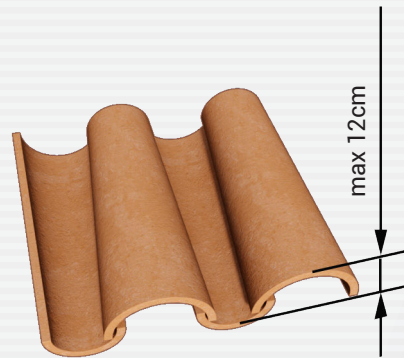

H12 flashing

for high profiled roofing materials

Used to connect with profiled roofing coverings, up to **12 cm**. EPDM apron ensures adequate tightness.

KOMBI flashings enable the unique shaping of the attic area via connecting windows in vertical and horizontal groups.

Window sizes

| symbol size | 01 | 02 | 03 | 04 | 15 | 05 | 06 | 07 | 13 | 08 | 09 | 14 | 10 | 11 | 12 |
|--|-------|-------|-------|--------|--------|-------|--------|--------|--------|--------|--------|--------|---------|---------|--------|
| size: width. × height. [cm] | 55x78 | 55x98 | 66x98 | 66x118 | 66x140 | 78x98 | 78x118 | 78x140 | 78x160 | 94x118 | 94x140 | 94x160 | 114x118 | 114x140 | 134x98 |
| H12 flashing for high profiled roofing materials | - | - | - | - | - | - | - | - | - | - | - | - | - | - | - |