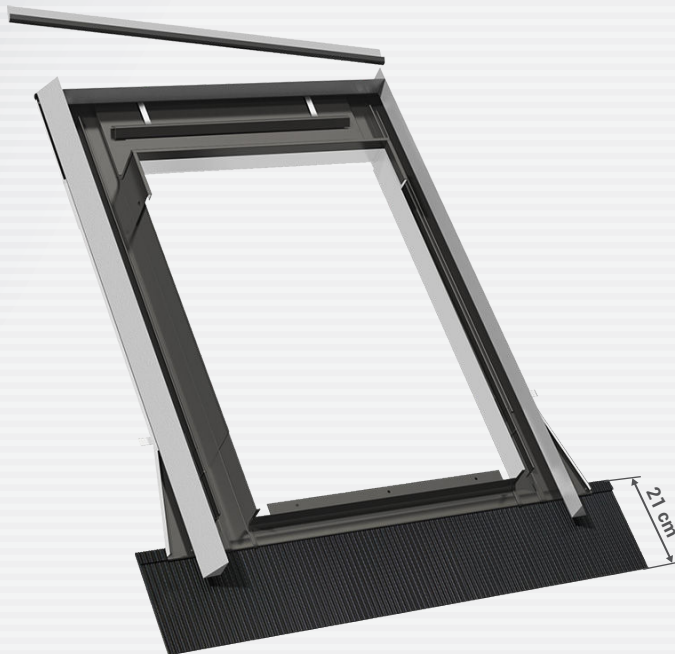

H12 flashing

for high profiled roofing materials

Used to connect with profiled roofing coverings, up to **12 cm**. EPDM apron ensures adequate tightness.

KOMBI flashings enable the unique shaping of the attic area via connecting windows in vertical and horizontal groups.

Window sizes

| symbol size | 01 | 02 | 03 | 04 | 15 | 05 | 06 | 07 | 13 | 08 | 09 | 14 | 10 | 11 | 12 |
|--|-------|-------|-------|--------|--------|-------|--------|--------|--------|--------|--------|--------|---------|---------|--------|
| size: width. × height. [cm] | 55x78 | 55x98 | 66x98 | 66x118 | 66x140 | 78x98 | 78x118 | 78x140 | 78x160 | 94x118 | 94x140 | 94x160 | 114x118 | 114x140 | 134x98 |
| H12 flashing for high profiled roofing materials | - | - | - | - | - | - | - | - | - | - | - | - | - | - | - |