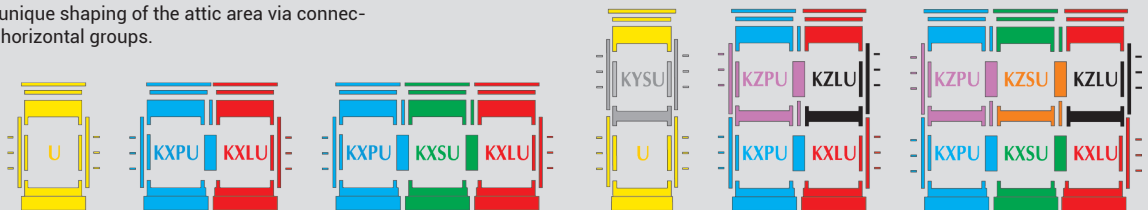

H12 flashing

for high profiled roofing materials

Used to connect with profiled roofing coverings, up to **12 cm**. EPDM apron ensures adequate tightness.

KOMBI flashings enable the unique shaping of the attic area via connecting windows in vertical and horizontal groups.

Window sizes

| symbol size | 01 | 02 | 03 | 04 | 15 | 05 | 06 | 07 | 13 | 08 | 09 | 14 | 10 | 11 | 12 |
|--|-------|-------|-------|--------|--------|-------|--------|--------|--------|--------|--------|--------|---------|---------|--------|
| size: width. × height. [cm] | 55x78 | 55x98 | 66x98 | 66x118 | 66x140 | 78x98 | 78x118 | 78x140 | 78x160 | 94x118 | 94x140 | 94x160 | 114x118 | 114x140 | 134x98 |
| H12 flashing for high profiled roofing materials | - | - | - | - | - | - | - | - | - | - | - | - | - | - | - |