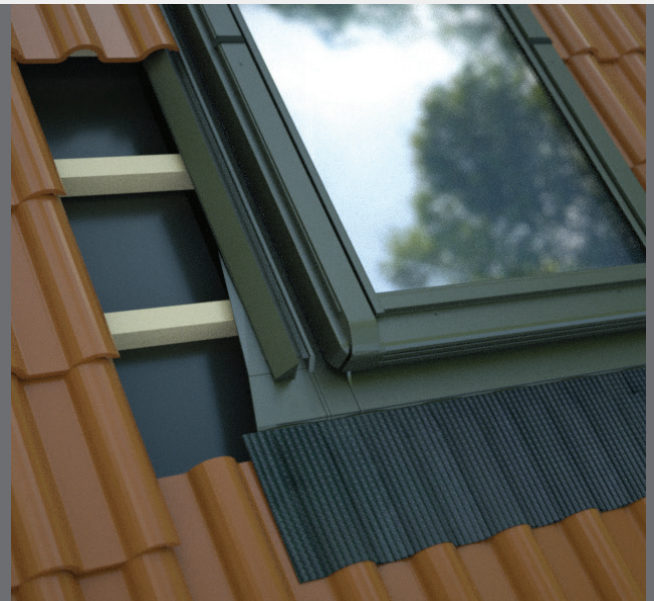

H9 flashing

for high profiled roofing materials

Used to connect with profiled roofing coverings, up to **9 cm**. EPDM apron ensures adequate tightness.

KOMBI flashings enable the unique shaping of the attic area via connecting windows in vertical and horizontal groups.

Sizes and prices

| symbol size | 01 | 02 | 03 | 04 | 15 | 05 | 06 | 07 | 13 | 08 | 09 | 14 | 10 | 11 | 12 |
|---|-------|-------|-------|--------|--------|-------|--------|--------|--------|--------|--------|--------|---------|---------|--------|
| size: width. × height. [cm] | 55x78 | 55x98 | 66x98 | 66x118 | 66x140 | 78x98 | 78x118 | 78x140 | 78x160 | 94x118 | 94x140 | 94x160 | 114x118 | 114x140 | 134x98 |
| H9 flashing for high profiled roofing materials | - | - | - | - | - | - | - | - | - | - | - | - | - | - | - |