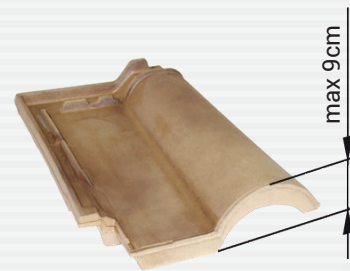

H9 flashing

for high profiled roofing materials

Used to connect with profiled roofing coverings, up to **9 cm**. EPDM apron ensures adequate tightness.

KOMBI flashings enable the unique shaping of the attic area via connecting windows in vertical and horizontal groups.

Sizes and prices

| symbol size | 01 | 02 | 03 | 04 | 15 | 05 | 06 | 07 | 13 | 08 | 09 | 14 | 10 | 11 | 12 |
|---|-------|-------|-------|--------|--------|-------|--------|--------|--------|--------|--------|--------|---------|---------|--------|
| size: width. × height. [cm] | 55x78 | 55x98 | 66x98 | 66x118 | 66x140 | 78x98 | 78x118 | 78x140 | 78x160 | 94x118 | 94x140 | 94x160 | 114x118 | 114x140 | 134x98 |
| H9 flashing for high profiled roofing materials | - | - | - | - | - | - | - | - | - | - | - | - | - | - | - |