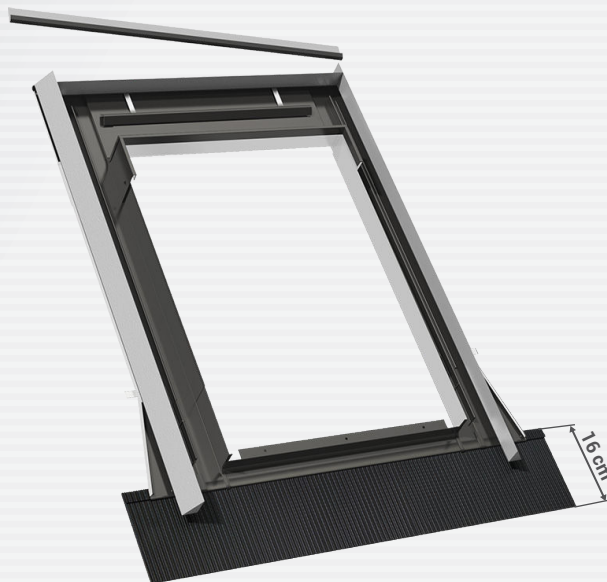

H9 flashing

for high profiled roofing materials

Used to connect with profiled roofing coverings, up to **9 cm**. EPDM apron ensures adequate tightness.

KOMBI flashings enable the unique shaping of the attic area via connecting windows in vertical and horizontal groups.

Sizes and prices

| symbol size | 01 | 02 | 03 | 04 | 15 | 05 | 06 | 07 | 13 | 08 | 09 | 14 | 10 | 11 | 12 |
|---|-------|-------|-------|--------|--------|-------|--------|--------|--------|--------|--------|--------|---------|---------|--------|
| size: width. × height. [cm] | 55x78 | 55x98 | 66x98 | 66x118 | 66x140 | 78x98 | 78x118 | 78x140 | 78x160 | 94x118 | 94x140 | 94x160 | 114x118 | 114x140 | 134x98 |
| H9 flashing for high profiled roofing materials | - | - | - | - | - | - | - | - | - | - | - | - | - | - | - |