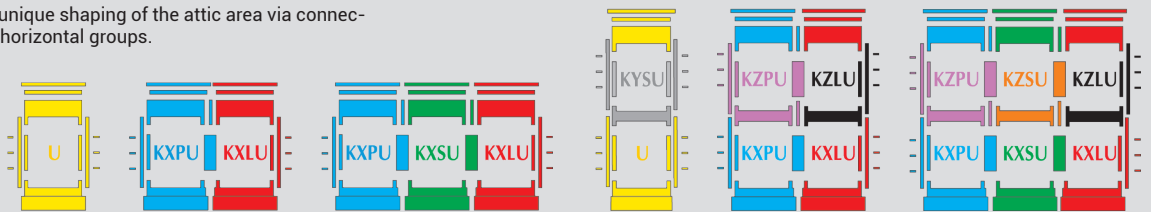

H9 flashing

for high profiled roofing materials

Used to connect with profiled roofing coverings, up to **9 cm**. EPDM apron ensures adequate tightness.

KOMBI flashings enable the unique shaping of the attic area via connecting windows in vertical and horizontal groups.

Sizes and prices

| symbol size | 01 | 02 | 03 | 04 | 15 | 05 | 06 | 07 | 13 | 08 | 09 | 14 | 10 | 11 | 12 |
|---|-------|-------|-------|--------|--------|-------|--------|--------|--------|--------|--------|--------|---------|---------|--------|
| size: width. × height. [cm] | 55x78 | 55x98 | 66x98 | 66x118 | 66x140 | 78x98 | 78x118 | 78x140 | 78x160 | 94x118 | 94x140 | 94x160 | 114x118 | 114x140 | 134x98 |
| H9 flashing for high profiled roofing materials | - | - | - | - | - | - | - | - | - | - | - | - | - | - | - |