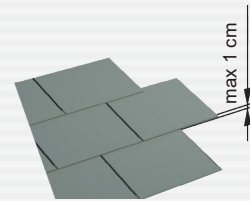

L flashing

for slates

These flashings help to connect the window with roofing materials up to 1 cm high (2x 0,5 cm).
Made of aluminum covered with polyester.

KOMBI flashings enable the unique shaping of the attic area via connecting windows in vertical and horizontal groups.

Window sizes

symbol size	01	02	03	04	15	05	06	07	13	08	09	14	10	11	12
window size: height x width [cm]	55x78	55x98	66x98	66x118	66x140	78x98	78x118	78x140	78x160	94x118	94x140	94x160	114x118	114x140	134x98
L flashing for flat tiles	-	-	-	-	-	-	-	-	-	-	-	-	-	-	-