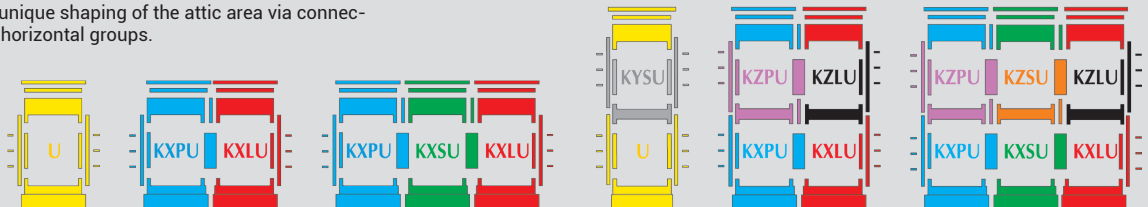

L flashing

for slates

These flashings help to connect the window with roofing materials up to 1 cm high (2x 0,5 cm).
Made of aluminum covered with polyester.

KOMBI flashings enable the unique shaping of the attic area via connecting windows in vertical and horizontal groups.

Window sizes

symbol size	01	02	03	04	15	05	06	07	13	08	09	14	10	11	12
window size: height x width [cm]	55x78	55x98	66x98	66x118	66x140	78x98	78x118	78x140	78x160	94x118	94x140	94x160	114x118	114x140	134x98
L flashing for flat tiles	-	-	-	-	-	-	-	-	-	-	-	-	-	-	-