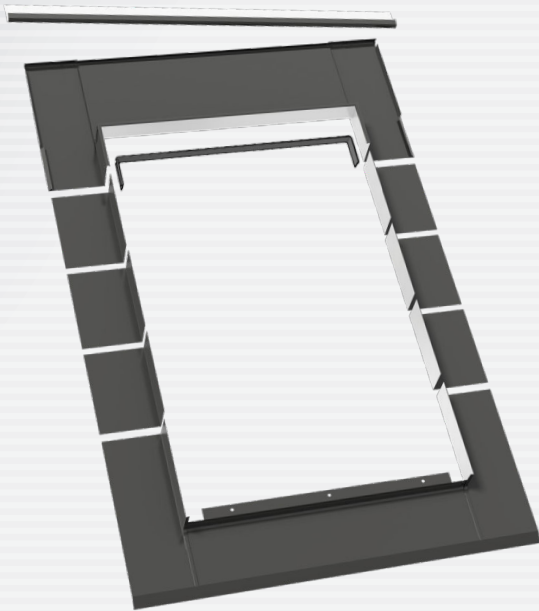

L flashing

for slates

These flashings help to connect the window with roofing materials up to 1 cm high (2x 0,5 cm).
Made of aluminum covered with polyester.

KOMBI flashings enable the unique shaping of the attic area via connecting windows in vertical and horizontal groups.

Window sizes

symbol size	01	02	03	04	15	05	06	07	13	08	09	14	10	11	12
window size: height x width [cm]	55x78	55x98	66x98	66x118	66x140	78x98	78x118	78x140	78x160	94x118	94x140	94x160	114x118	114x140	134x98
L flashing for flat tiles	-	-	-	-	-	-	-	-	-	-	-	-	-	-	-