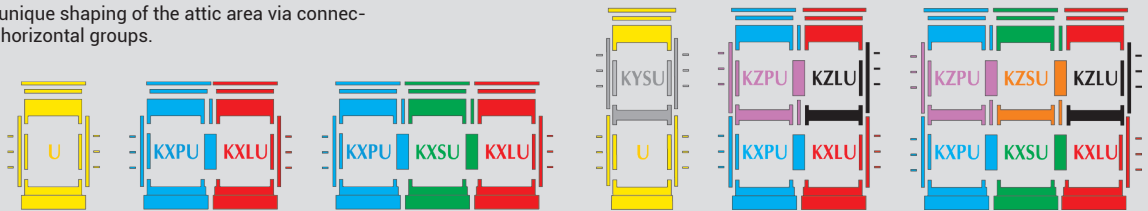

# LH flashing

for plain tiles

Enables connection between the roof window and plain tiles from 1,2 to 1,6 cm high. Made of aluminum covered with polyester.

KOMBI flashings enable the unique shaping of the attic area via connecting windows in vertical and horizontal groups.

## Window sizes

symbol size	01	02	03	04	15	05	06	07	13	08	09	14	10	11	12
window size: height × width [cm]	55x78	55x98	66x98	66x118	66x140	78x98	78x118	78x140	78x160	94x118	94x140	94x160	114x118	114x140	134x98
LH flashing for plain tiles	-	-	-	-	-	-	-	-	-	-	-	-	-	-	-