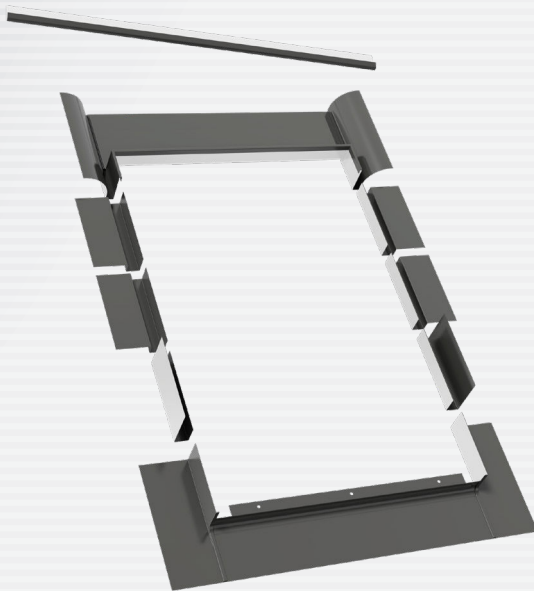

# LH flashing

for plain tiles

Enables connection between the roof window and plain tiles from 1,2 to 1,6 cm high. Made of aluminum covered with polyester.

KOMBI flashings enable the unique shaping of the attic area via connecting windows in vertical and horizontal groups.

## Window sizes

symbol size	01	02	03	04	15	05	06	07	13	08	09	14	10	11	12
window size: height × width [cm]	55x78	55x98	66x98	66x118	66x140	78x98	78x118	78x140	78x160	94x118	94x140	94x160	114x118	114x140	134x98
LH flashing for plain tiles	-	-	-	-	-	-	-	-	-	-	-	-	-	-	-