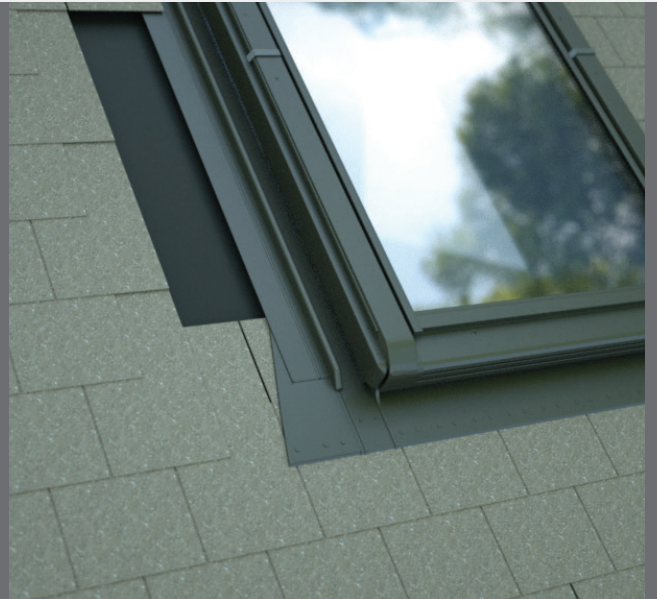

# P flashing

for flat roofing materials

Enables the connection of the window with flat roofings up to 1 cm height such as roofing felt or roof shingle. Made of aluminum covered with polyester.

KOMBI flashings enable the unique shaping of the attic area via connecting windows in vertical and horizontal groups.

## Window sizes

symbol size	01	02	03	04	15	05	06	07	13	08	09	14	10	11	12
window size: height × width [cm]	55x78	55x98	66x98	66x118	66x140	78x98	78x118	78x140	78x160	94x118	94x140	94x160	114x118	114x140	134x98
<b>P flashing</b> for flat roofing materials	-	-	-	-	-	-	-	-	-	-	-	-	-	-	-