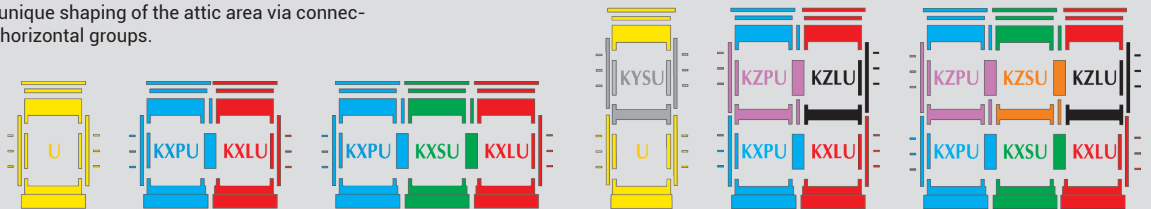

# P flashing

for flat roofing materials

Enables the connection of the window with flat roofings up to 1 cm height such as roofing felt or roof shingle. Made of aluminum covered with polyester.

KOMBI flashings enable the unique shaping of the attic area via connecting windows in vertical and horizontal groups.

## Window sizes

symbol size	01	02	03	04	15	05	06	07	13	08	09	14	10	11	12
window size: height × width [cm]	55x78	55x98	66x98	66x118	66x140	78x98	78x118	78x140	78x160	94x118	94x140	94x160	114x118	114x140	134x98
<b>P flashing</b> for flat roofing materials	-	-	-	-	-	-	-	-	-	-	-	-	-	-	-