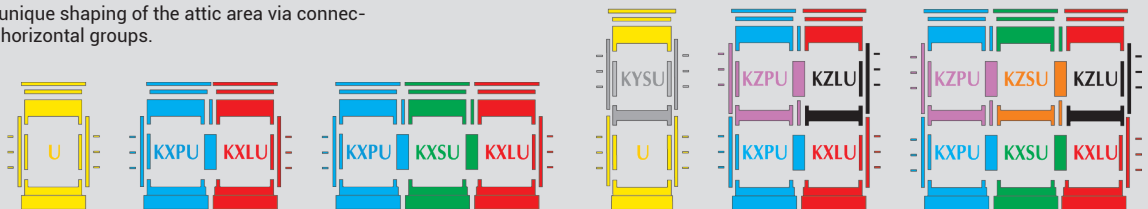

R flashing

for metal standing seam

Because of this flashing, the connection between the roof window and metal standing seam roofing is much easier and aesthetically pleasing. Made of aluminum covered with polyester.

KOMBI flashings enable the unique shaping of the attic area via connecting windows in vertical and horizontal groups.

Window sizes

symbol size	01	02	03	04	15	05	06	07	13	08	09	14	10	11	12
window size: height × width [cm]	55x78	55x98	66x98	66x118	66x140	78x98	78x118	78x140	78x160	94x118	94x140	94x160	114x118	114x140	134x98
R flashing	-	-	-	-	-	-	-	-	-	-	-	-	-	-	-
for metal standing seam	-	-	-	-	-	-	-	-	-	-	-	-	-	-	-