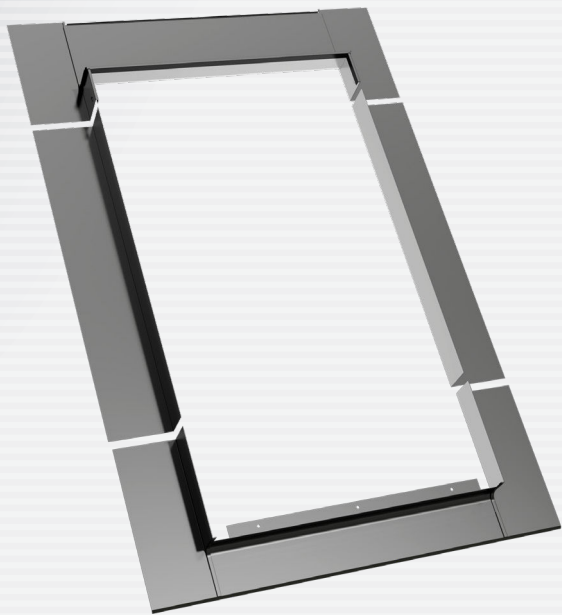

R flashing

for metal standing seam

Because of this flashing, the connection between the roof window and metal standing seam roofing is much easier and aesthetically pleasing. Made of aluminum covered with polyester.

KOMBI flashings enable the unique shaping of the attic area via connecting windows in vertical and horizontal groups.

Window sizes

symbol size	01	02	03	04	15	05	06	07	13	08	09	14	10	11	12
window size: height × width [cm]	55x78	55x98	66x98	66x118	66x140	78x98	78x118	78x140	78x160	94x118	94x140	94x160	114x118	114x140	134x98
R flashing	-	-	-	-	-	-	-	-	-	-	-	-	-	-	-
for metal standing seam	-	-	-	-	-	-	-	-	-	-	-	-	-	-	-