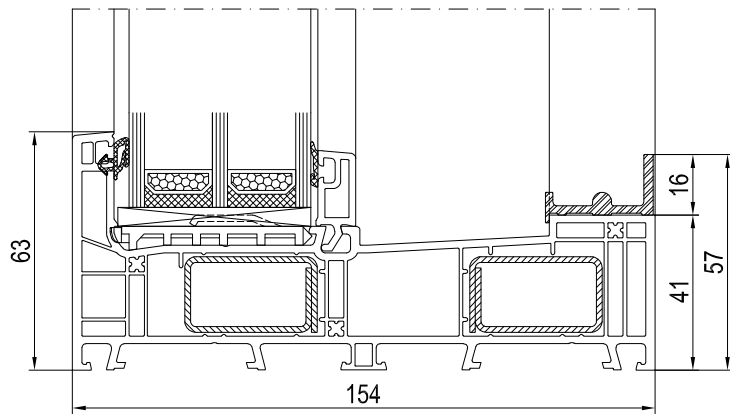

frame profile 154mm: 160x91
 sash profile 78mm: 160x94
 glazing bead: 150832

SMART-SLIDE NEO

sliding sash

frame profile 154mm: 160x91
 sash profile 78mm: 160x94
 glazing bead: 150632