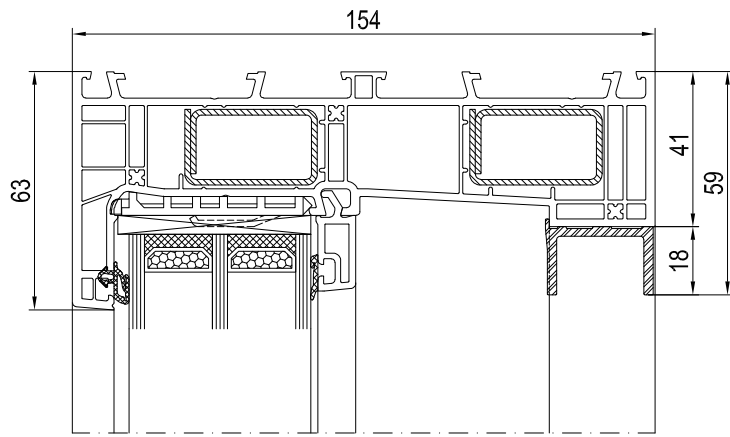

frame profile 154mm: 160x91
 sash profile 78mm: 160x94
 glazing bead: 150832

SMART-SLIDE NEO

sliding sash

frame profile 154mm: 160x91
 sash profile 78mm: 160x94
 glazing bead: 150632