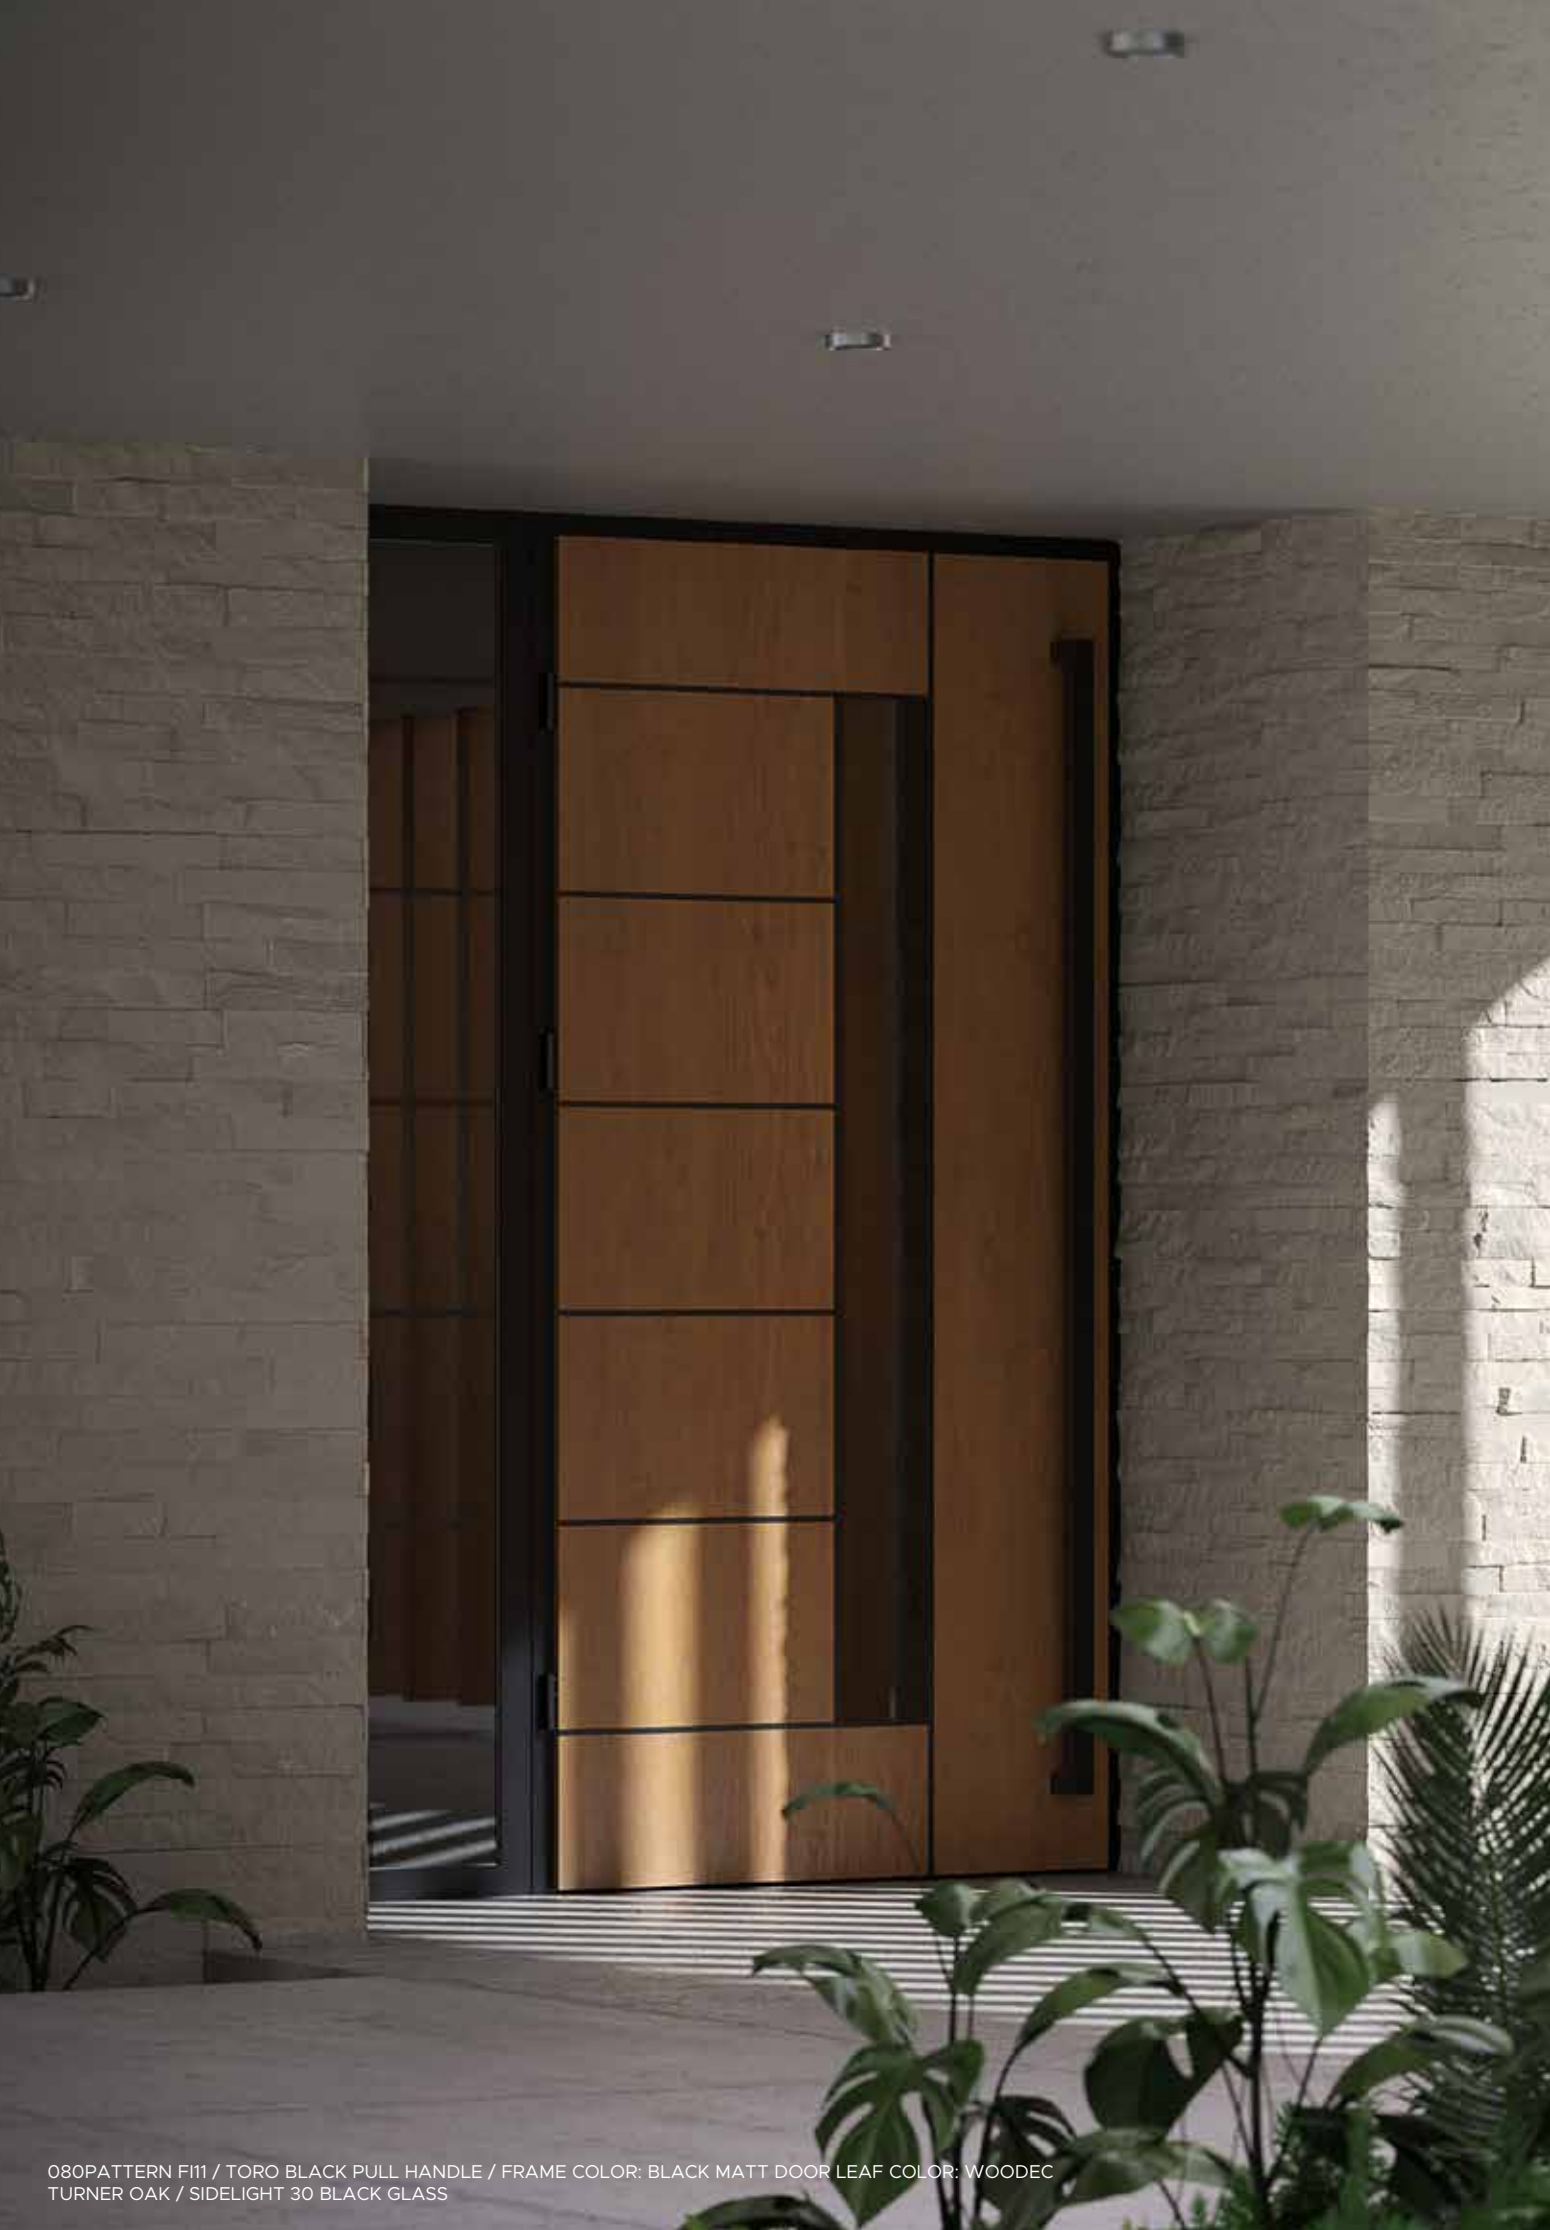

Door leaf thickness

CE Marking

Izolacyjność termiczna
 $U_d=1.2W/m^2K^*$

DOOR STRUCTURE

- Warm wood-steel frame.
- Door leaf with gasket, filled with expanded polystyrene (EPS) and laminated timber stiles.
- Three 3D hinges adjustable in three planes.
- Decorative hinge covers.
- Three anti-pry bolts.
- 3-bolt main lock.
- 3-bolt additional upper lock.
- Handle in INOX or black color with 72 mm spacing.
- Durable stainless steel threshold with gasket.