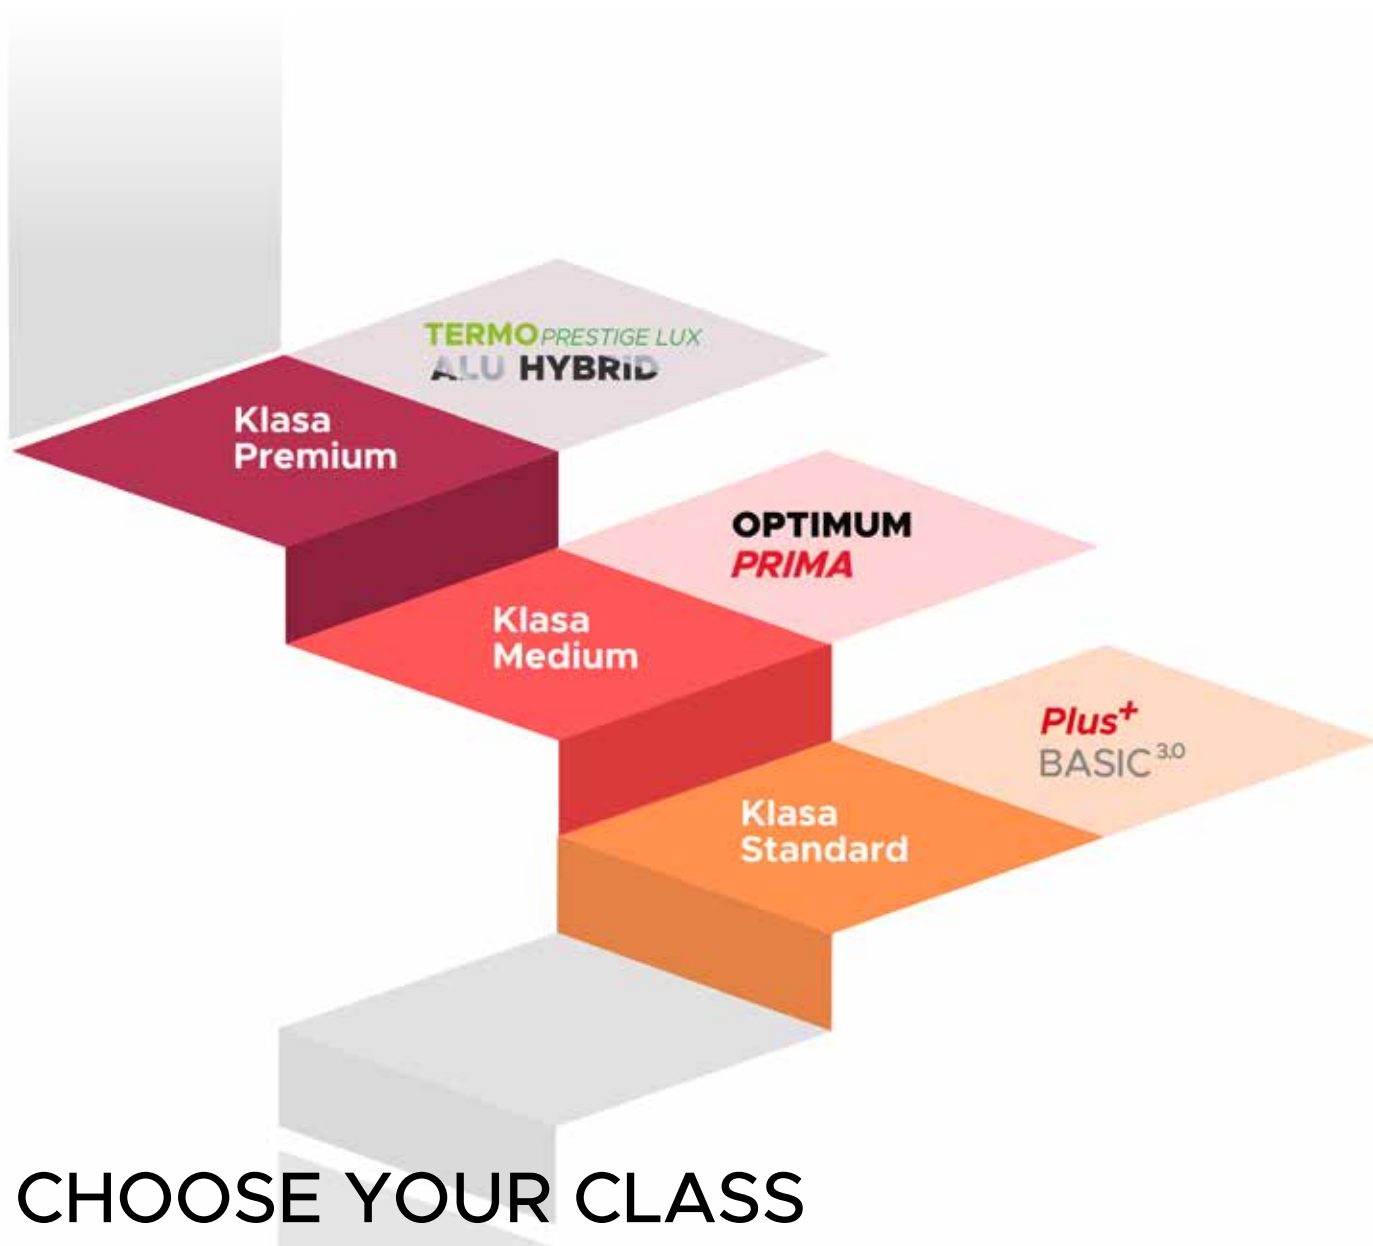

CHOOSE THE DOOR CLASS THAT FITS YOUR NEEDS

Our offer is divided into three door classes to make it easier for you to find the perfect model. Whether you're looking for an economical, ready-to-go solution or advanced technology and top quality – we've got something for you!

CHOOSE YOUR CLASS AND ENJOY COMFORT FOR YEARS TO COME!

Premium Class – modern technologies and luxurious craftsmanship

1. Top energy efficiency standard
2. Smart, intelligent solutions
3. Premium-quality materials
4. Global technologies and innovative features

Medium Class – full freedom of configuration

1. High energy efficiency standard
2. Customizable colors, designs, and features
3. Made-to-measure doors
4. The perfect balance of functionality and design

Standard Class – proven models at the best price

1. Good energy efficiency standard
2. Fast availability
3. Attractive price
4. Most popular designs: 1, 12, 26c, 42