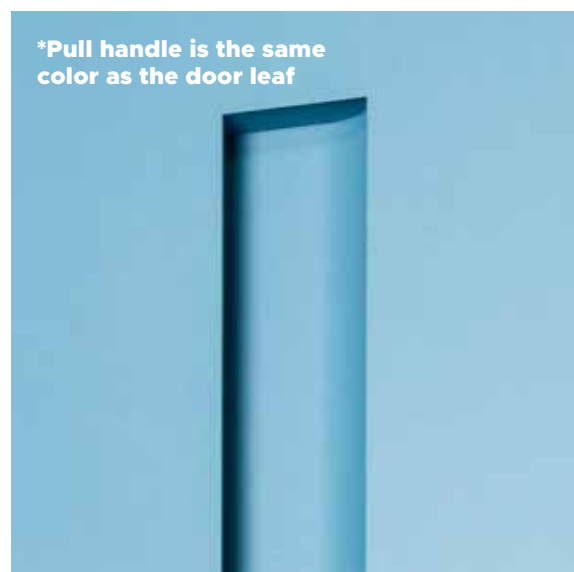

Button on the back of the pull handle

BETA VISION

NOWOŚĆ!

A rectangular pull handle with a minimalist design, perfect for modernist homes. A new version of the classic Beta. Available in elegant black or inox finish.

Its geometric shape gives the door a sleek, modern look.

PULL
HANDLE
FUSION

NOWOŚĆ!

FUSION COLOR AZURE

AVAILABLE COLORS

AVAILABLE ACCESSORIES

FUSION **NOWOŚĆ!**

Recessed pull handle with a gently rounded interior. Its color matches the door leaf, perfectly fitting modern design standards. Available with optional LED lighting, where the light reflects off the rounded edges. Thanks to this feature, you'll always find your door with ease.