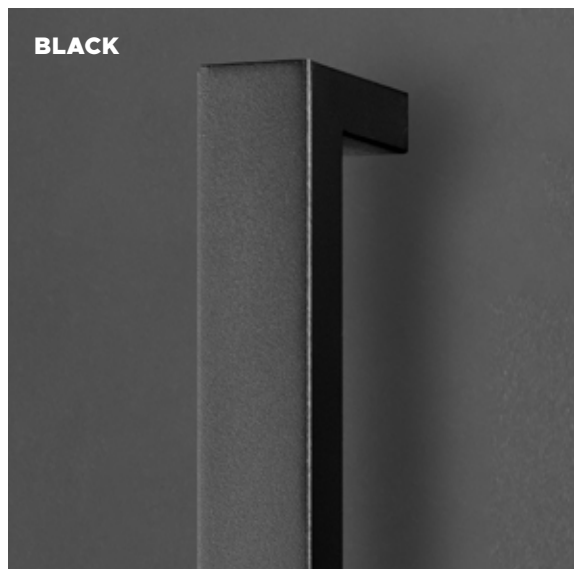

Its rounded shape not only reflects light beautifully but also adds a touch of elegance to the door.

INOX

BLACK

PULL HANDLE
**BETA
VISION**

NOWOŚĆ!

BETA VISION BLACK

AVAILABLE COLORS

AVAILABLE ACCESSORIES