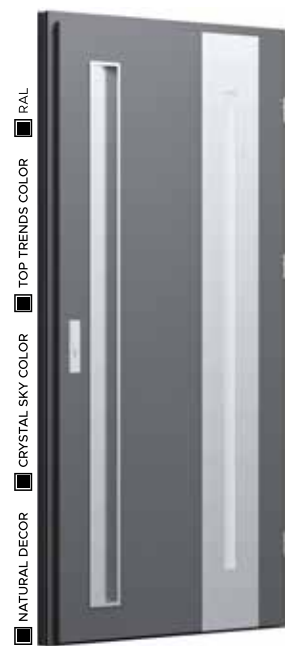

■ NATURAL DECOR ■ CRYSTAL SKY COLOR ■ TOP TRENDS COLOR ■ RAL

Model 26b

CRYSTAL SKY COLOR
MEDIUM GREY
GLAZING
STANDARD
OVERLAY
INOX
PULL HANDLE
POCKET