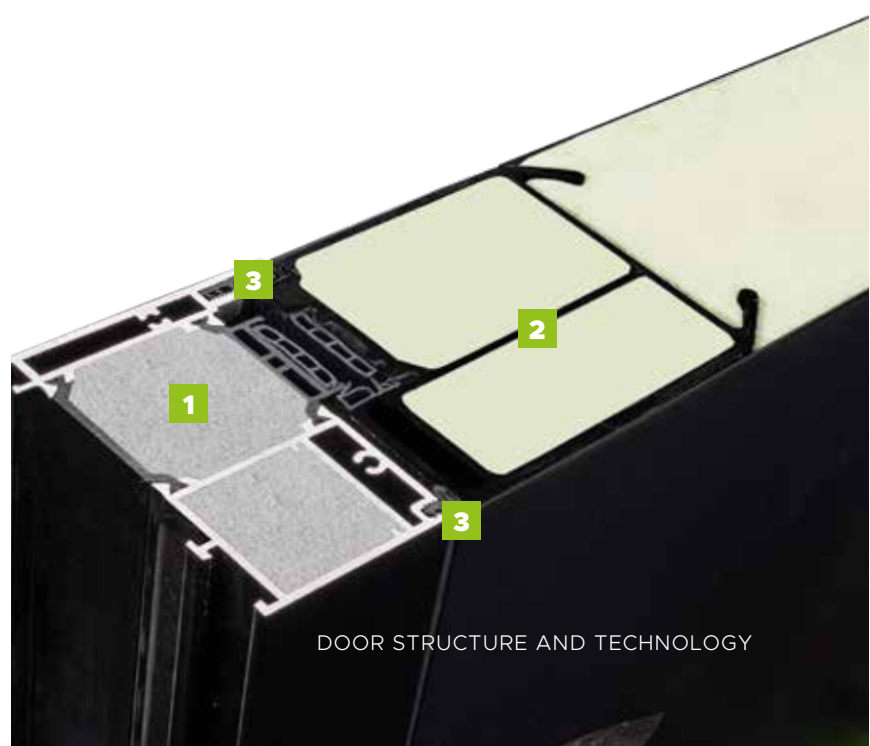

DOOR STRUCTURE

- 1 - Warm ALU HYBRID frame with XPS insert for improved thermal performance.
- 2 - Door leaf made of fiberglass composite with a carbon structure, filled with polyurethane foam and a composite stile.
- 3 - Flush door leaf on both sides.
- 4 - Door leaf with perimeter sealing and an additional masking gasket.
- 5 - Three 3D hinges adjustable in three planes.
- 6 - Multipoint lock with 8 locking points (hook bolts).
- 7 - Top and bottom locking controlled centrally by the main lock.
- 8 - Strike plate running the full height of the frame.
- 9 - LAVA handle.
- 10 - Anti-burglary knob-cylinder or double-sided cylinder.
- 11 - Minimalist ring escutcheon (optional for doors with a pull handle).
- 12 - Warm PVC/ALU threshold with thermal break.