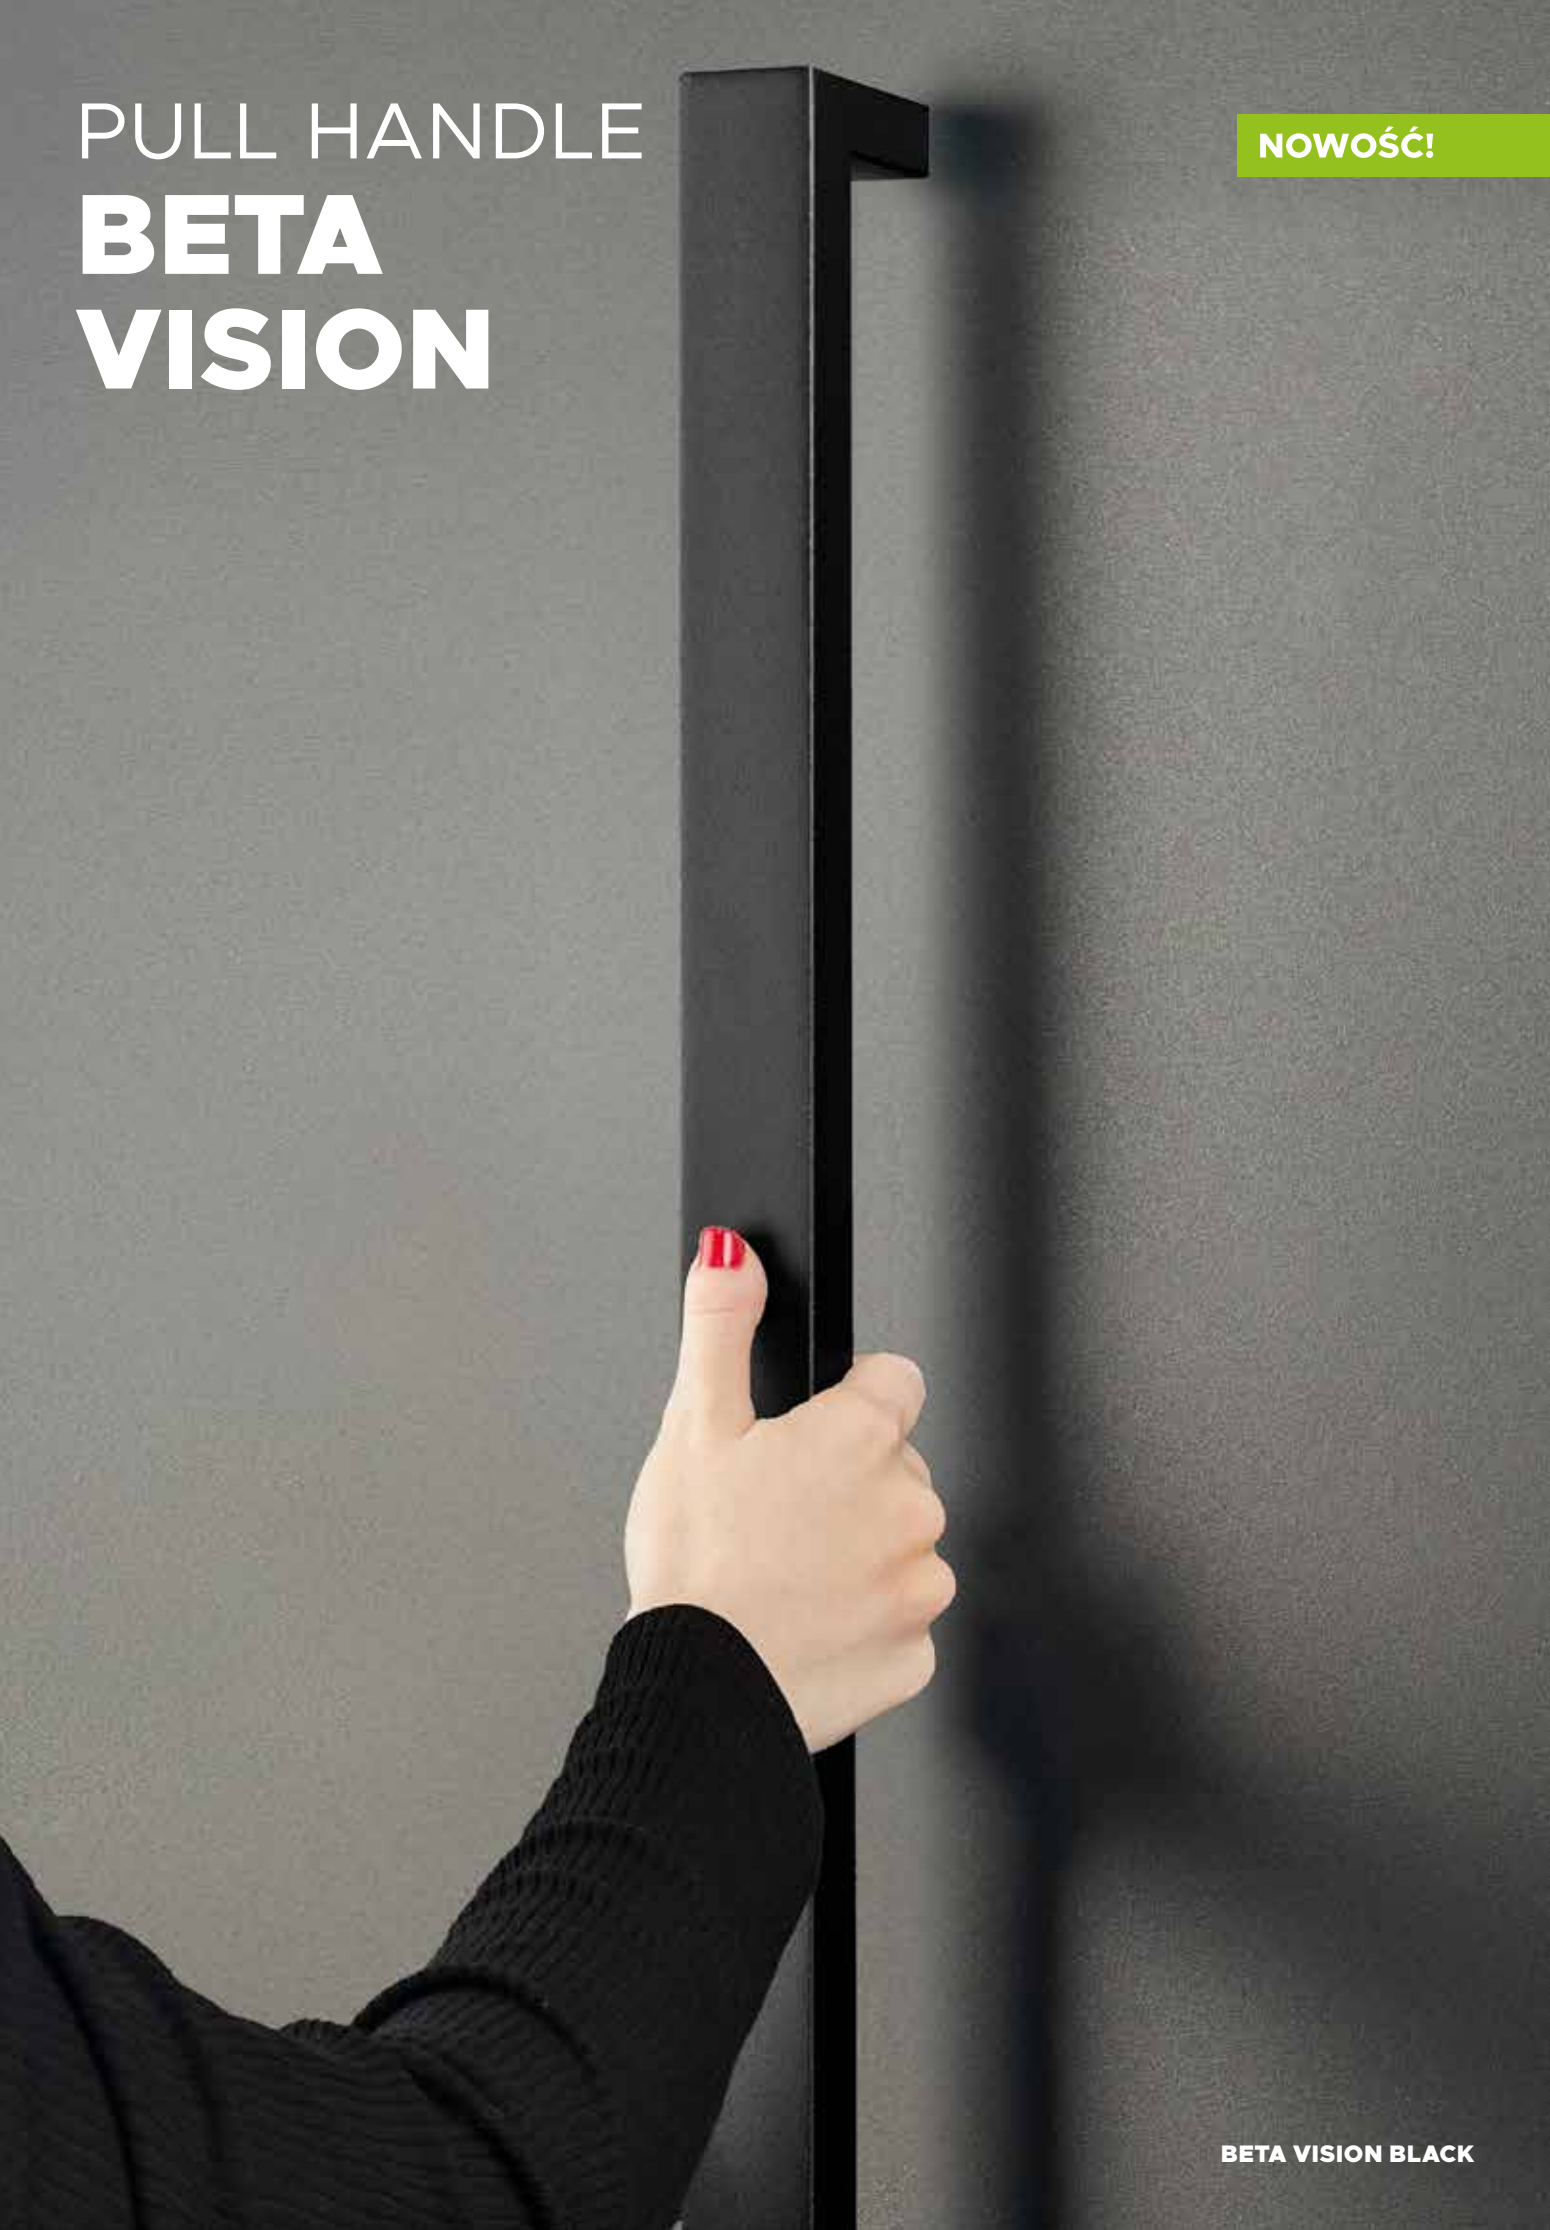

Its rounded shape not only reflects light beautifully but also adds a touch of elegance to the door.

INOX

BLACK

PULL HANDLE
**BETA
VISION**

NOWOŚĆ!

BETA VISION BLACK

AVAILABLE COLORS

AVAILABLE ACCESSORIES

Button on the back of the pull handle

BETA VISION

NOWOŚĆ!

A rectangular pull handle with a minimalist design, perfect for modernist homes. A new version of the classic Beta. Available in elegant black or inox finish.