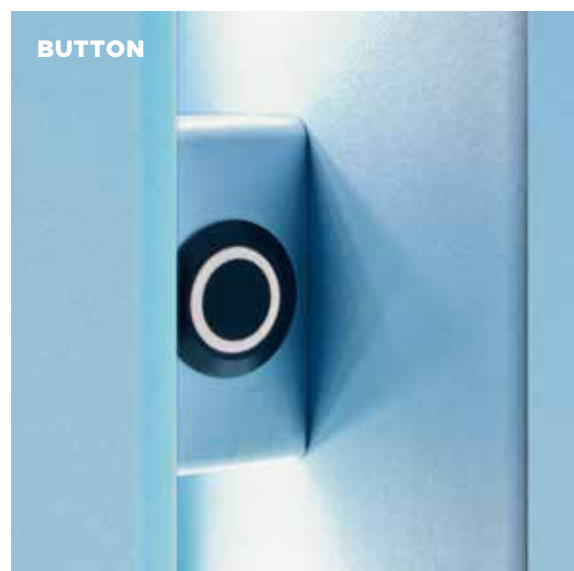

Its rounded shape not only reflects light beautifully but also adds a touch of elegance to the door.

INOX

BLACK

PULL HANDLE
**BETA
VISION**

NOWOŚĆ!

BETA VISION BLACK

AVAILABLE COLORS

AVAILABLE ACCESSORIES

Button on the back of the pull handle

BETA VISION

NOWOŚĆ!

A rectangular pull handle with a minimalist design, perfect for modernist homes. A new version of the classic Beta. Available in elegant black or inox finish.

Its geometric shape gives the door a sleek, modern look.

PULL
HANDLE
FUSION

NOWOŚĆ!

FUSION COLOR AZURE

AVAILABLE COLORS

AVAILABLE ACCESSORIES

FUSION **NOWOŚĆ!**

Recessed pull handle with a gently rounded interior. Its color matches the door leaf, perfectly fitting modern design standards. Available with optional LED lighting, where the light reflects off the rounded edges. Thanks to this feature, you'll always find your door with ease.