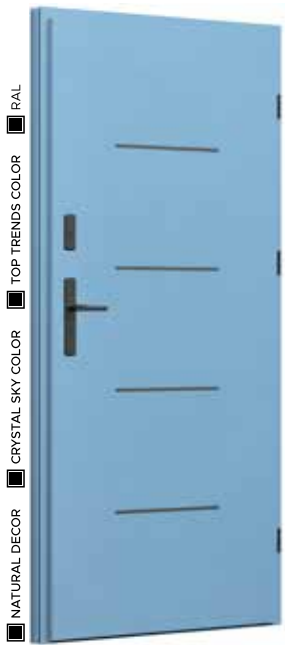

☒ NATURAL DECOR
☒ CRYSTAL SKY COLOR
☒ TOP TRENDS COLOR
☒ RAL

Model FI03b

TOP TRENDS COLOR
BLUE MIST

OVERLAY
BLACK

HANDLE
MANITOBA