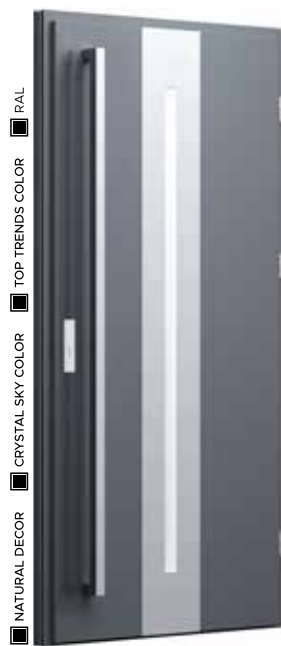

Model 25c

NATURAL DECOR
 GOLDEN OAK
GLAZING
 STANDARD
OVERLAY
 BLACK
HANDLE
 MANITOBA

■ NATURAL DECOR ■ CRYSTAL SKY COLOR ■ TOP TRENDS COLOR ■ RAL

Model 26

CRYSTAL SKY COLOR
 GREY ALUMINIUM
GLAZING
 STANDARD
OVERLAY
 INOX
PULL HANDLE
 BETA