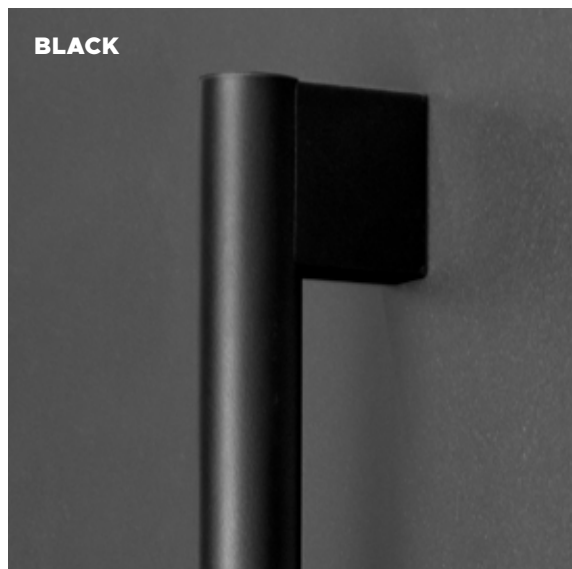

ROYAL
DECOR

ROYAL
DIAMOND

ROYAL
MILANO

ROYAL
EMPIRE

SEE ALL
AVAILABLE
GLAZING
OPTIONS FROM
THE ROYAL
COLLECTION

PULL HANDLE
**ALFA
VISION**

NOWOŚĆ!

ALFA VISION BLACK

AVAILABLE COLORS

AVAILABLE ACCESSORIES

Button on the back of the pull handle

ALFA VISION **NOWOŚĆ!**

A modern, round door pull handle that fits perfectly in the hand. It is a refined and more modern version of the classic Alfa. Available in elegant black or INOX finish.