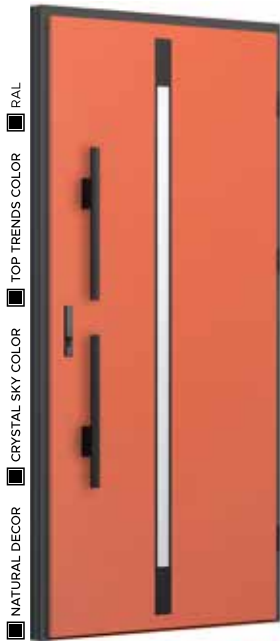

☒ NATURAL DECOR
☒ CRYSTAL SKY COLOR
☒ TOP TRENDS COLOR
☒ RAL

Model FI05a

TOP TRENDS COLOR
SWEET APRICOT
GLAZING
STANDARD
OVERLAY
BLACK
PULL HANDLE
DUO BLACK