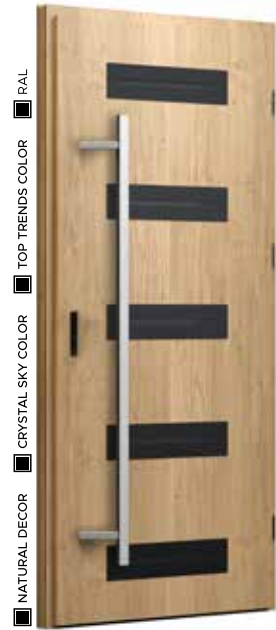

GF01 / BETA BLACK PULL HANDLE / FRAME COLOR: BLACK MATT / DOOR LEAF COLOR: CRYSTAL
SKY COLOR MAGNOLIA BLOSSOM

GLASS DESIGN

NATURAL DECOR
 CRYSTAL SKY COLOR
 TOP TRENDS COLOR
 RAL

Model GD04

CRYSTAL SKY COLOR
 DARK MINT
GLAZING
 BLACK
PULL HANDLE
 BETA