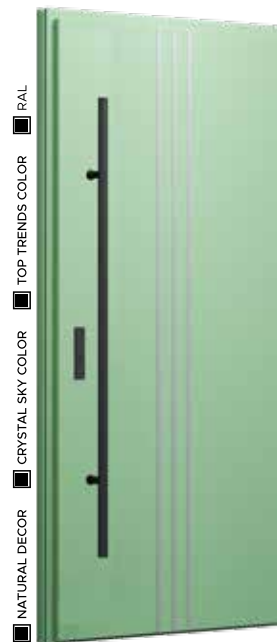

☒ NATURAL DECOR
☒ CRYSTAL SKY COLOR
☒ TOP TRENDS COLOR
☒ RAL

Model 32

TOP TRENDS COLOR
SAGE

OVERLAY
INOX

PULL HANDLE
ALFA