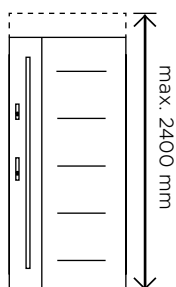

EXTENDED-HEIGHT DOORS

Maximum height including the frame (Hc) up to 2400 mm. Available only with the Termo frame or the aluminium-composite frame. Applies to single-leaf doors and doors with sidelights.