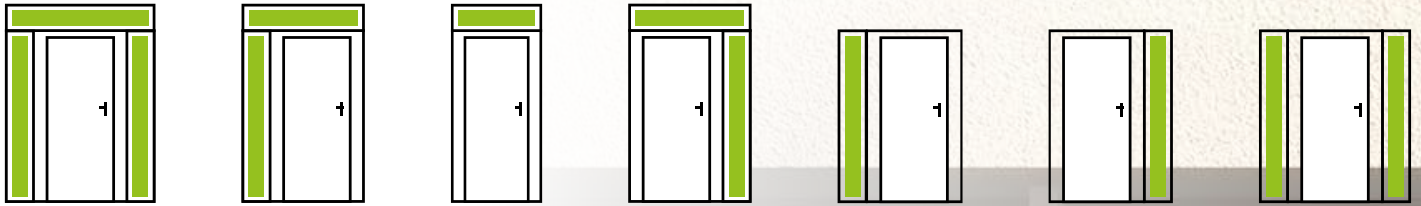

Sidelight

Sidelights available only as a set with the TERMO frame. When using the TERMO frame, the sidelight can be combined with single-leaf doors, double-leaf doors, and fixed side panels. Made of the TERMO warm aluminium profile. Available in all colours. Each sidelight comes as standard with a triple-glass package.