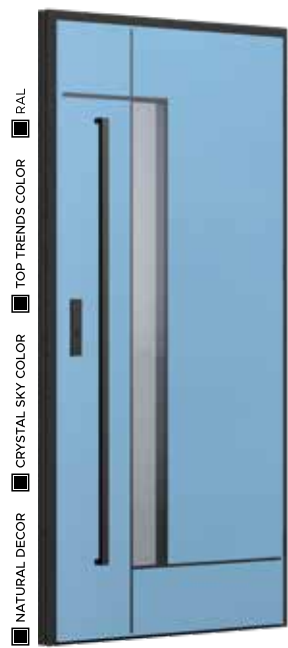

Future INOX

☒ NATURAL DECOR
☒ CRYSTAL SKY COLOR
☒ TOP TRENDS COLOR
☒ RAL

Model F115

TOP TRENDS COLOR
BLUE MIST

OVERLAY
BLACK

PULL HANDLE
BETA VISION