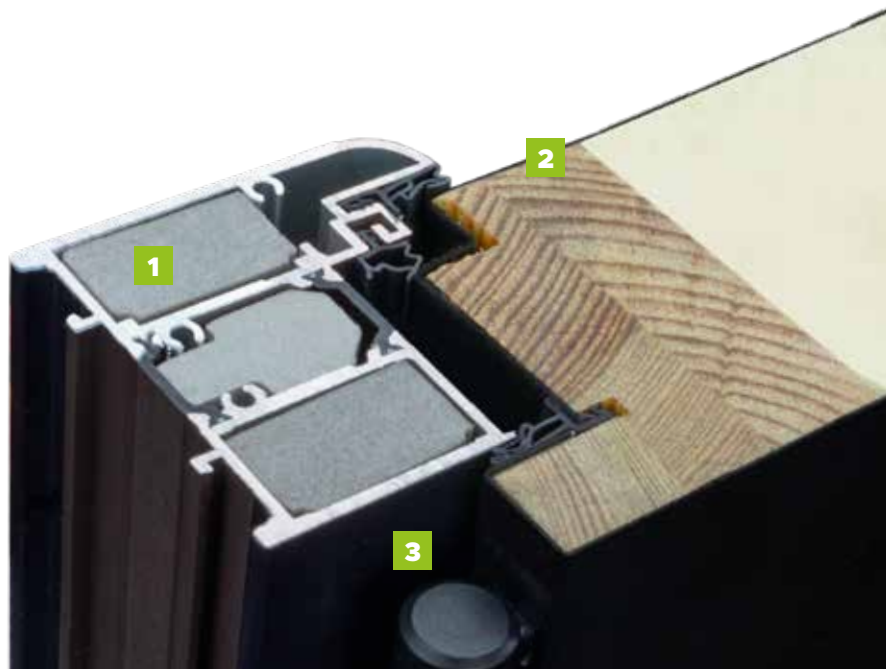

DOOR STRUCTURE

- Warm TERMO Prestige frame with two gaskets and thermal insulation inserts in each chamber. **1**
- Door leaf with gasket, filled with polyurethane foam and laminated wood stile.
- Three 3D hinges adjustable in three planes.
- Three latches with adjustable pressure.
- Six anti-pry bolts.
- Top locking operated by key with an additional upper latch.
- Knob-cylinder or double-sided cylinder.
- Multipoint lock with main lock and central latch.
- Prime, Tahoma, Manitoba or Magnus handle.
- Bottom locking operated by key with an additional lower latch.
- Door leaf with 4-sided rebate.
- Automatically dropping gasket.
- Windstopper (eliminates possible drafts at the threshold area).
- Warm PVC/ALU threshold with thermal break. **4**