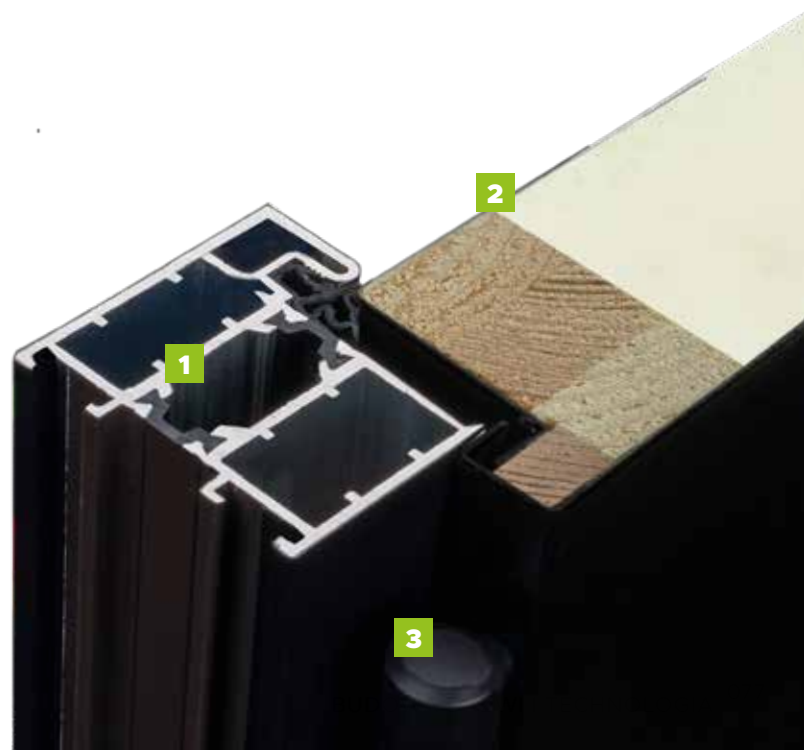

DOOR STRUCTURE

- Warm Termo frame with thermal break and gasket.
- Door leaf with 4-sided rebate and gasket, filled with polyurethane foam and laminated timber stile.
- Three hinges with 3D adjustment.
- Decorative hinge caps.
- Two latches with adjustable pressure.
- Main strike plate with latch adjustment.
- Three anti-pry bolts.
- Upper locking (hook).
- Multipoint lock with main lock and upper & lower locking (hook-bolt).
- Prime, Tahoma handle
- Warm sloped threshold with thermal break, replaceable.
- Windstoper (seal eliminating potential drafts in the threshold area).